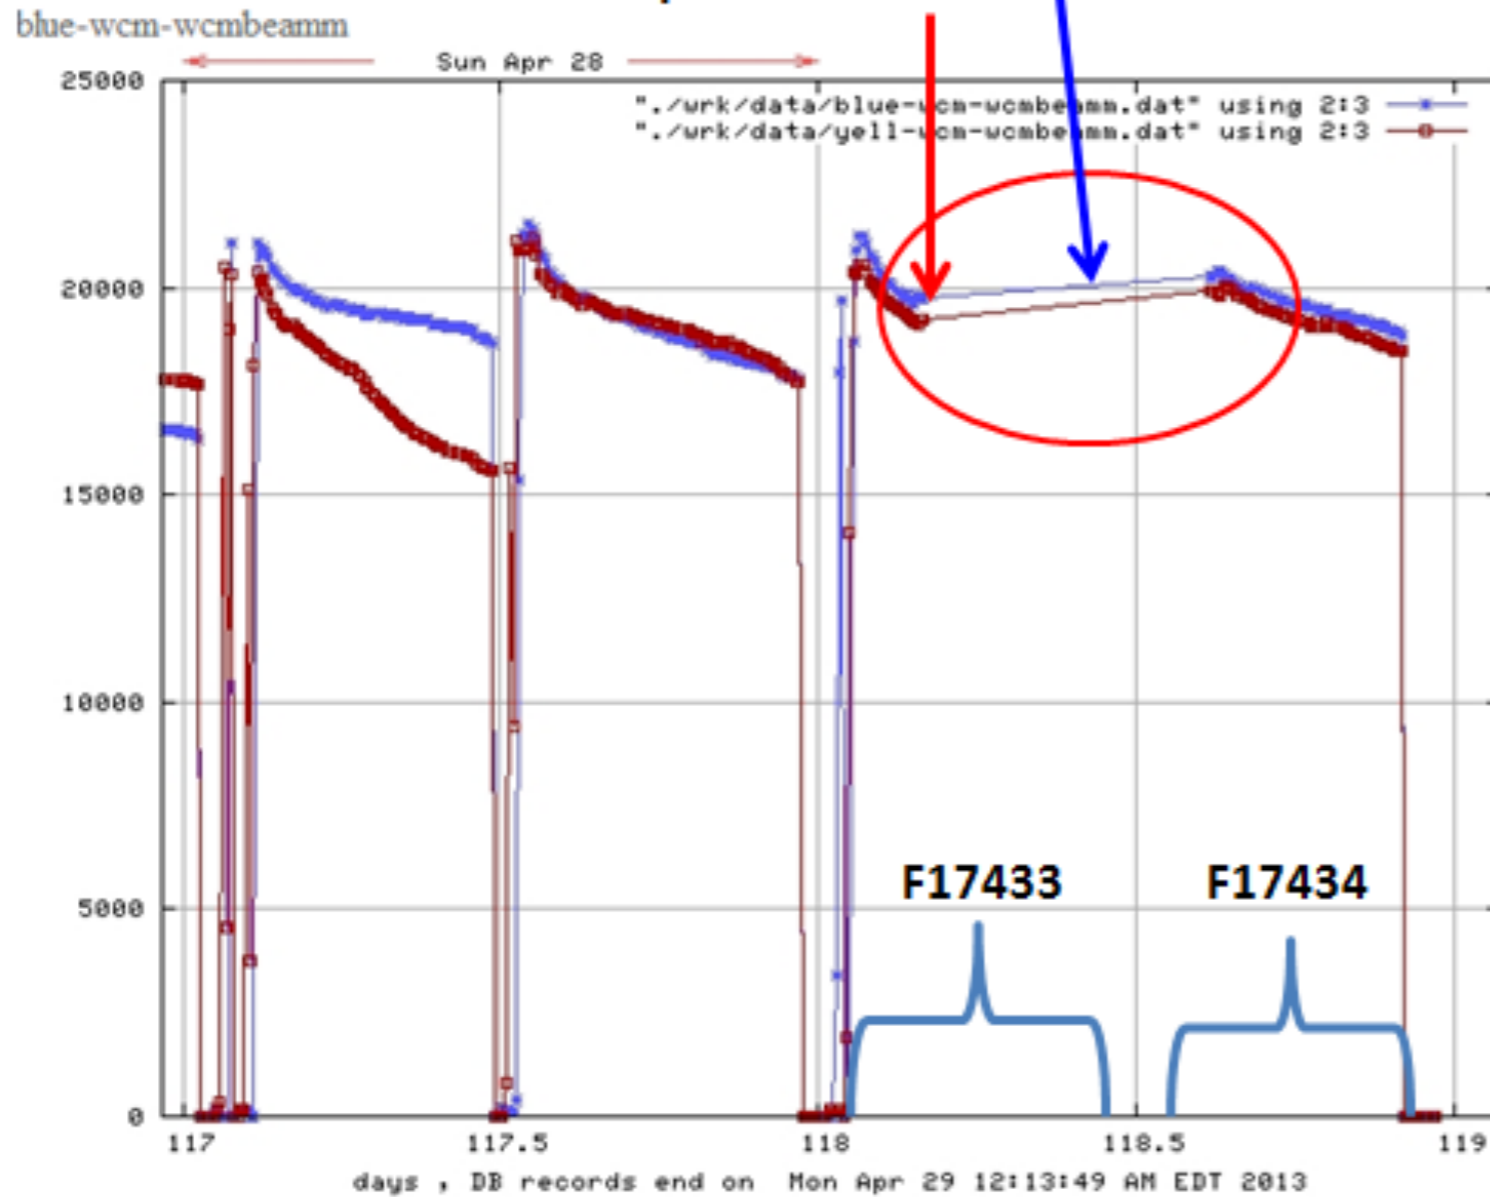

F17433

CDEV record plot of fill 17433 and 17434

- fill end time CDEV record was wrong (red)
- We should have changed it to the stop time of the last run (blue) before we uploaded to the DB (but we haven't)
- now we deactivate the old record and uploaded new record with correct end time stamp

<http://online.star.bnl.gov/cdev/fillHistory/F17434/>