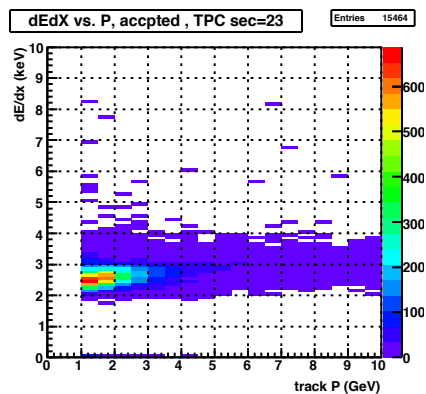

Entries 23426

Barrel: lastHit on track

Entries 346743

lastHit, accepted, TPC sec=1

Entries 15742