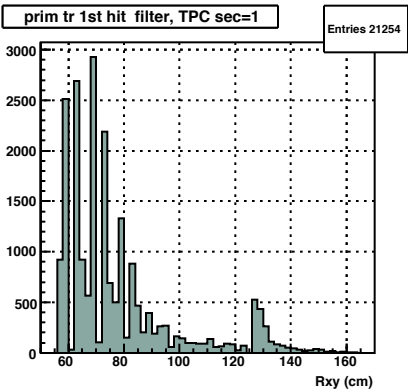

Entries 22780

prim tr nFitP, TPC sec=9

Entries 23550

prim tr nFitP, TPC sec=10

Entries 23688

prim tr nFitP, TPC sec=11

Entries 23864

prim tr nFitP, TPC sec=12

Entries 23426

Barrel: lastHit on track

Entries 346743

lastHit, accepted, TPC sec=1

Entries 15742