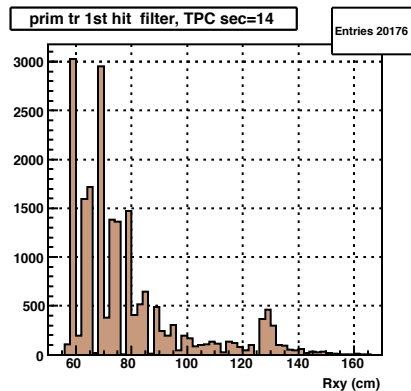

Entries 23426

Barrel: lastHit on track

Entries 346743

lastHit, accepted, TPC sec=1

Entries 15742