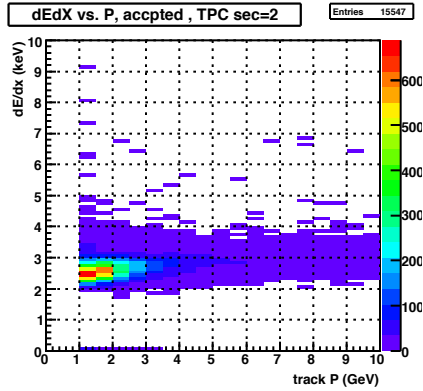

Entries 23426

Barrel: lastHit on track

Entries 346743

lastHit, accepted, TPC sec=1

Entries 15742