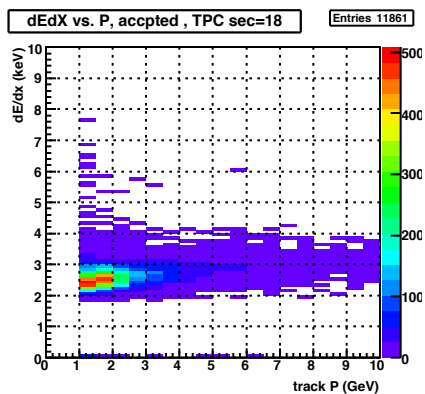

Entries 23426

Barrel: lastHit on track

Entries 346743

lastHit, accepted, TPC sec=1

Entries 15742