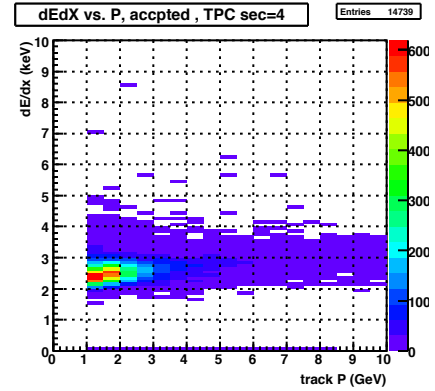

Entries 23426

Barrel: lastHit on track

Entries 346743

lastHit, accepted, TPC sec=1

Entries 15742