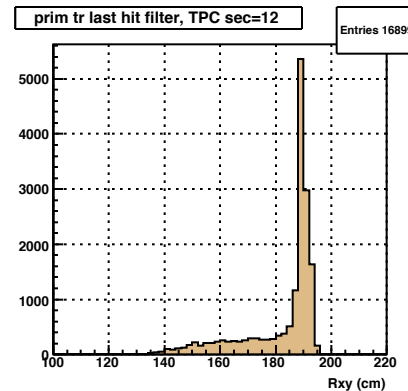

Entries 23426

Barrel: lastHit on track

Entries 346743

lastHit, accepted, TPC sec=1

Entries 15742