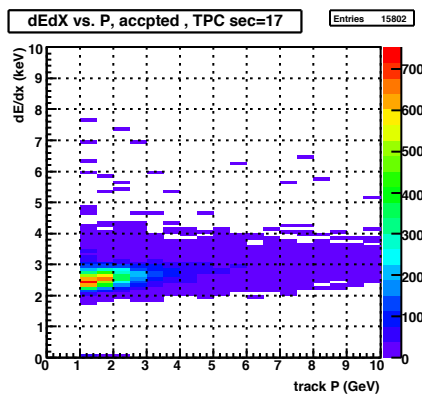

Entries 23426

Barrel: lastHit on track

Entries 346743

lastHit, accepted, TPC sec=1

Entries 15742