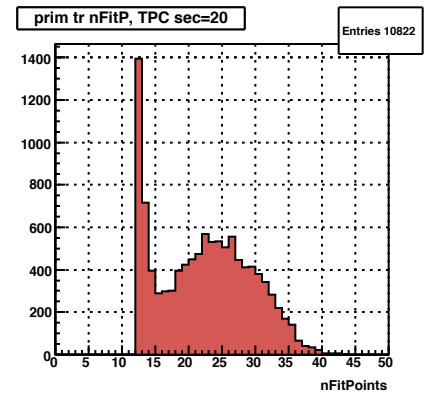

Entries 22780

prim tr nFitP, TPC sec=9

Entries 23550

prim tr nFitP, TPC sec=10

Entries 23688

prim tr nFitP, TPC sec=11

Entries 23864

prim tr nFitP, TPC sec=12

Entries 23426

Barrel: lastHit on track

Entries 346743

lastHit, accepted, TPC sec=1

Entries 15742