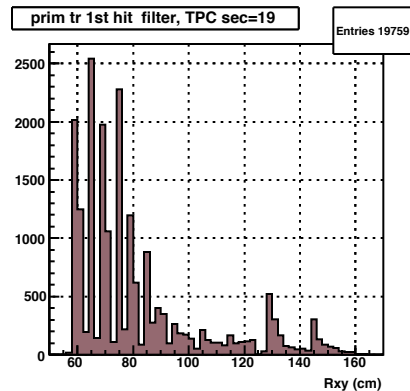

Entries 23426

Barrel: lastHit on track

Entries 346743

lastHit, accepted, TPC sec=1

Entries 15742