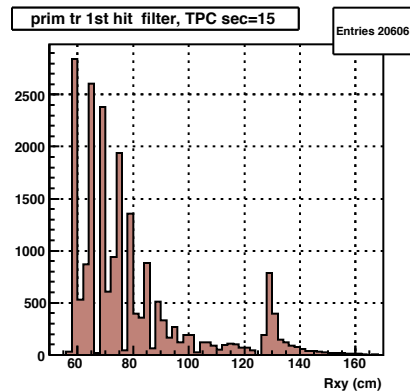

Entries 23426

Barrel: lastHit on track

Entries 346743

lastHit, accepted, TPC sec=1

Entries 15742