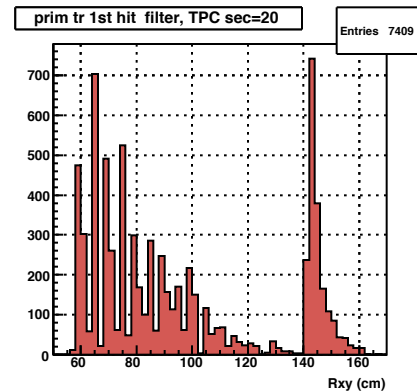

Entries 23426

Barrel: lastHit on track

Entries 346743

lastHit, accepted, TPC sec=1

Entries 15742