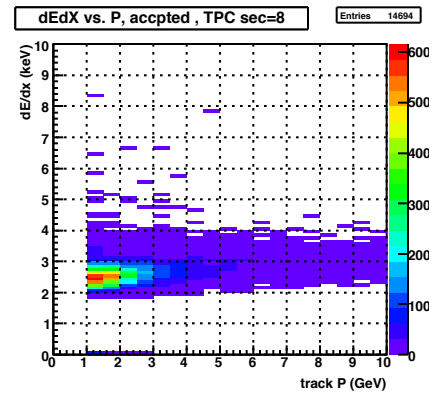

Entries 23426

Barrel: lastHit on track

Entries 346743

lastHit, accepted, TPC sec=1

Entries 15742