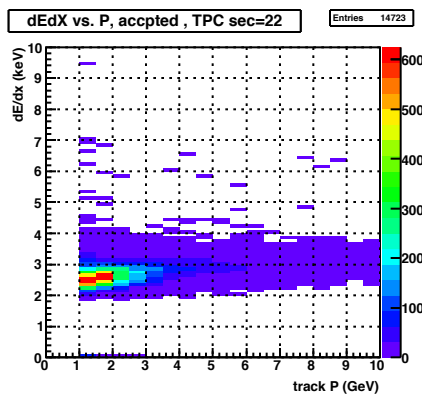

Entries 23426

Barrel: lastHit on track

Entries 346743

lastHit, accepted, TPC sec=1

Entries 15742