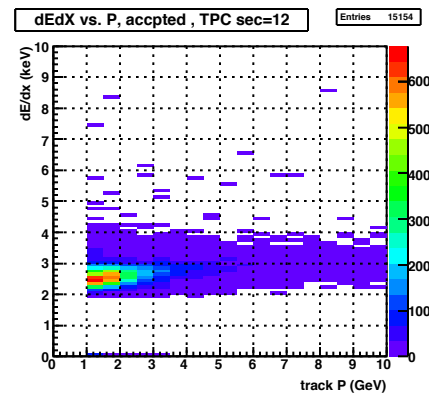

Entries 23426

Barrel: lastHit on track

Entries 346743

lastHit, accepted, TPC sec=1

Entries 15742