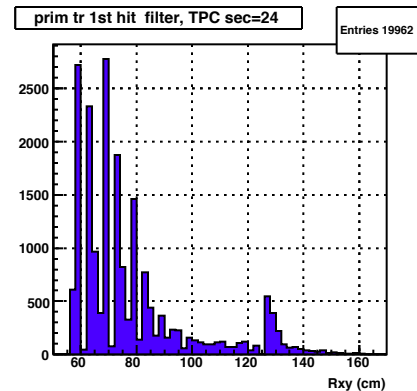

Entries 23426

Barrel: lastHit on track

Entries 346743

lastHit, accepted, TPC sec=1

Entries 15742