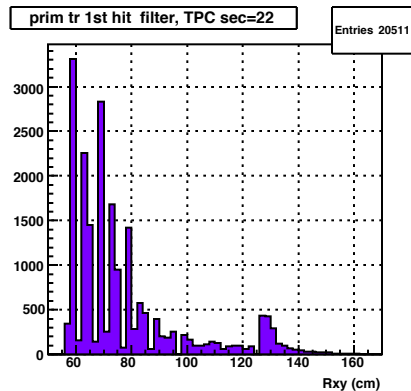

Entries 23426

Barrel: lastHit on track

Entries 346743

lastHit, accepted, TPC sec=1

Entries 15742