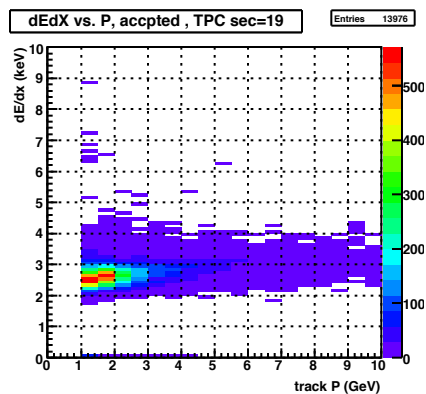

Entries 23426

Barrel: lastHit on track

Entries 346743

lastHit, accepted, TPC sec=1

Entries 15742