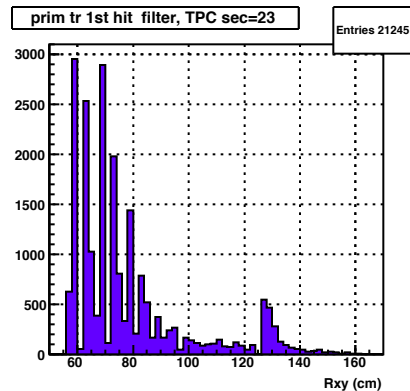

Entries 23426

Barrel: lastHit on track

Entries 346743

lastHit, accepted, TPC sec=1

Entries 15742