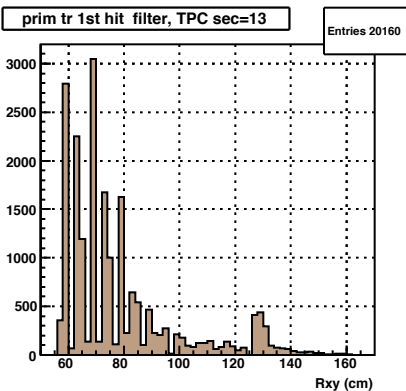

Entries 23426

Barrel: lastHit on track

Entries 346743

lastHit, accepted, TPC sec=1

Entries 15742