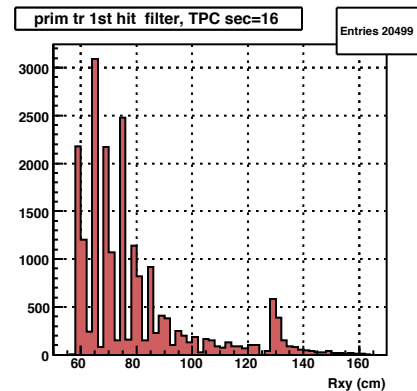

Entries 23426

Barrel: lastHit on track

Entries 346743

lastHit, accepted, TPC sec=1

Entries 15742