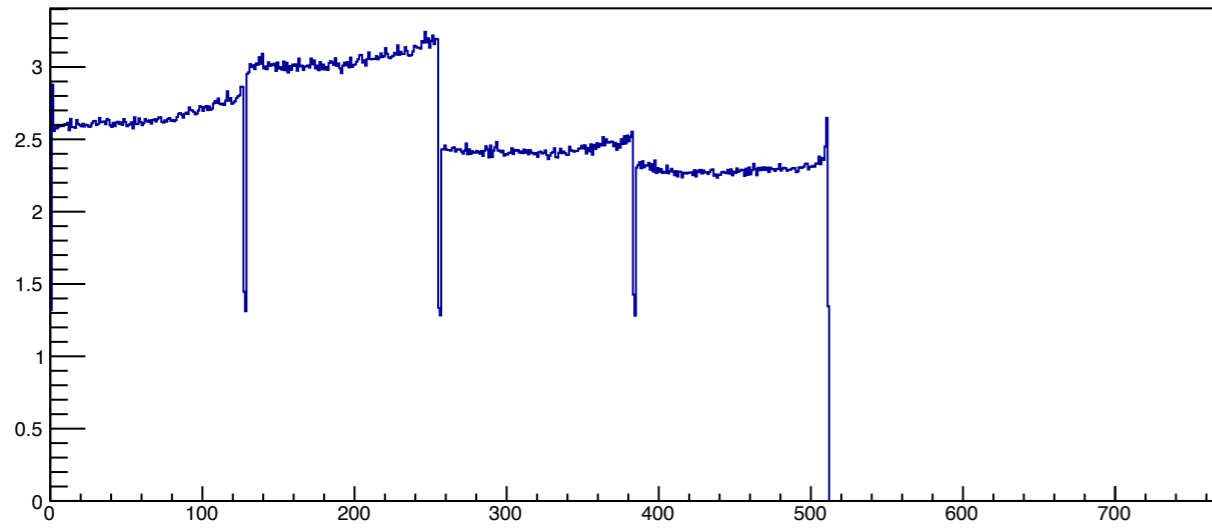

Pedestals for all strips

Pedestals Sigmas for all strips

Hit Profile distribution

Wed Oct 8 11:26:14 2014

Hit charge distribution

HHIT	
Entries	25822
Mean	49.84
RMS	25.89

Number of strips in hit

HNHIT	
Entries	26113
Mean	1.499
RMS	0.7336