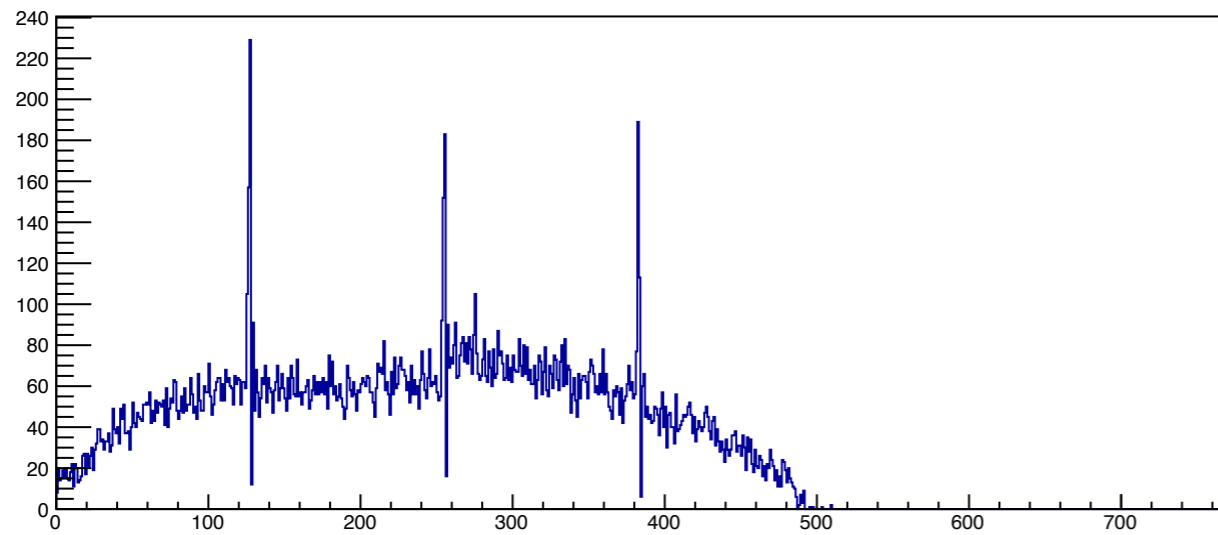

Pedestals for all strips

Pedestals Sigmas for all strips

Hit Profile distribution

Wed Oct 8 11:26:14 2014

Hit charge distribution

HHIT	
Entries	25822
Mean	49.84
RMS	25.89

Number of strips in hit

HNHIT	
Entries	26113
Mean	1.499
RMS	0.7336