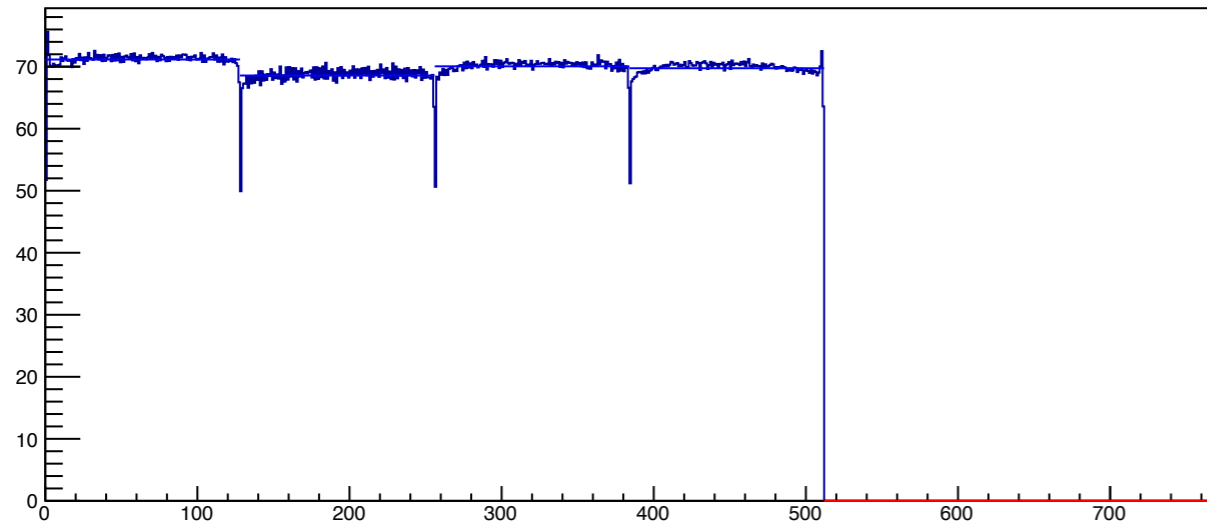

Pedestals for all strips

Pedestals Sigmas for all strips

Hit Profile distribution

Wed Oct 8 11:26:14 2014

Hit charge distribution

HHIT	
Entries	25822
Mean	49.84
RMS	25.89

Number of strips in hit

HNHIT	
Entries	26113
Mean	1.499
RMS	0.7336