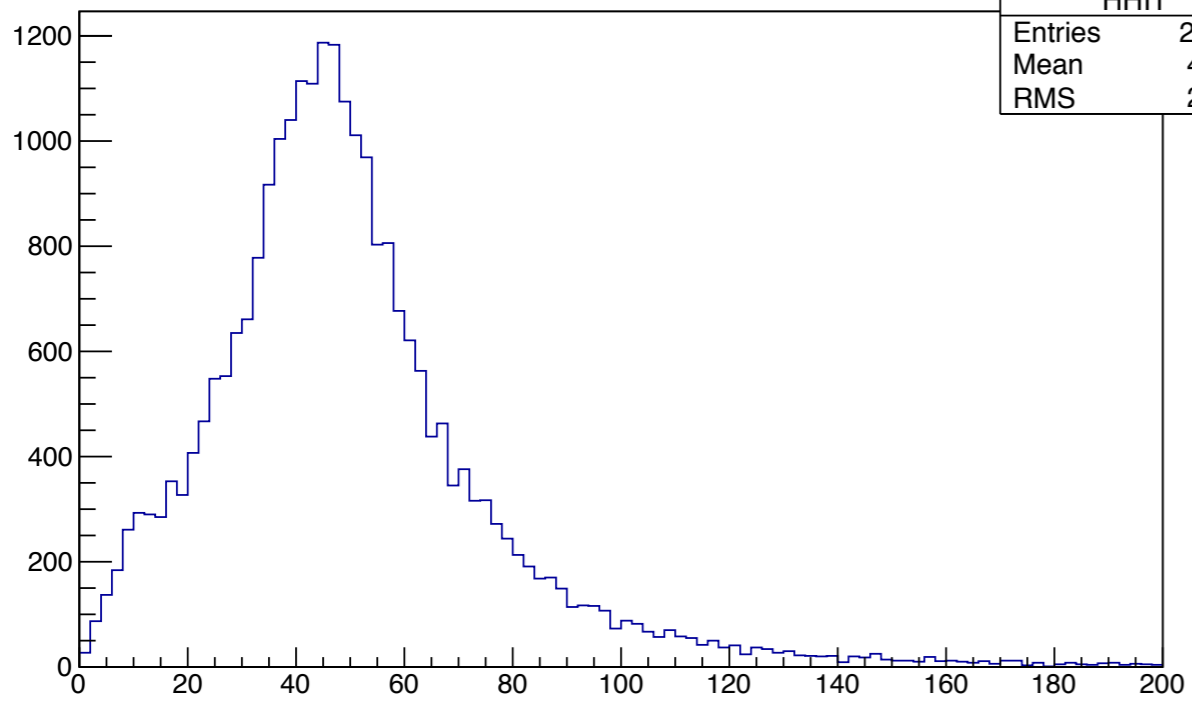

Pedestals for all strips

Pedestals Sigmas for all strips

Hit Profile distribution

Wed Oct 8 11:26:14 2014

Hit charge distribution

HHIT	
Entries	25822
Mean	49.84
RMS	25.89

Number of strips in hit

HNHIT	
Entries	26113
Mean	1.499
RMS	0.7336