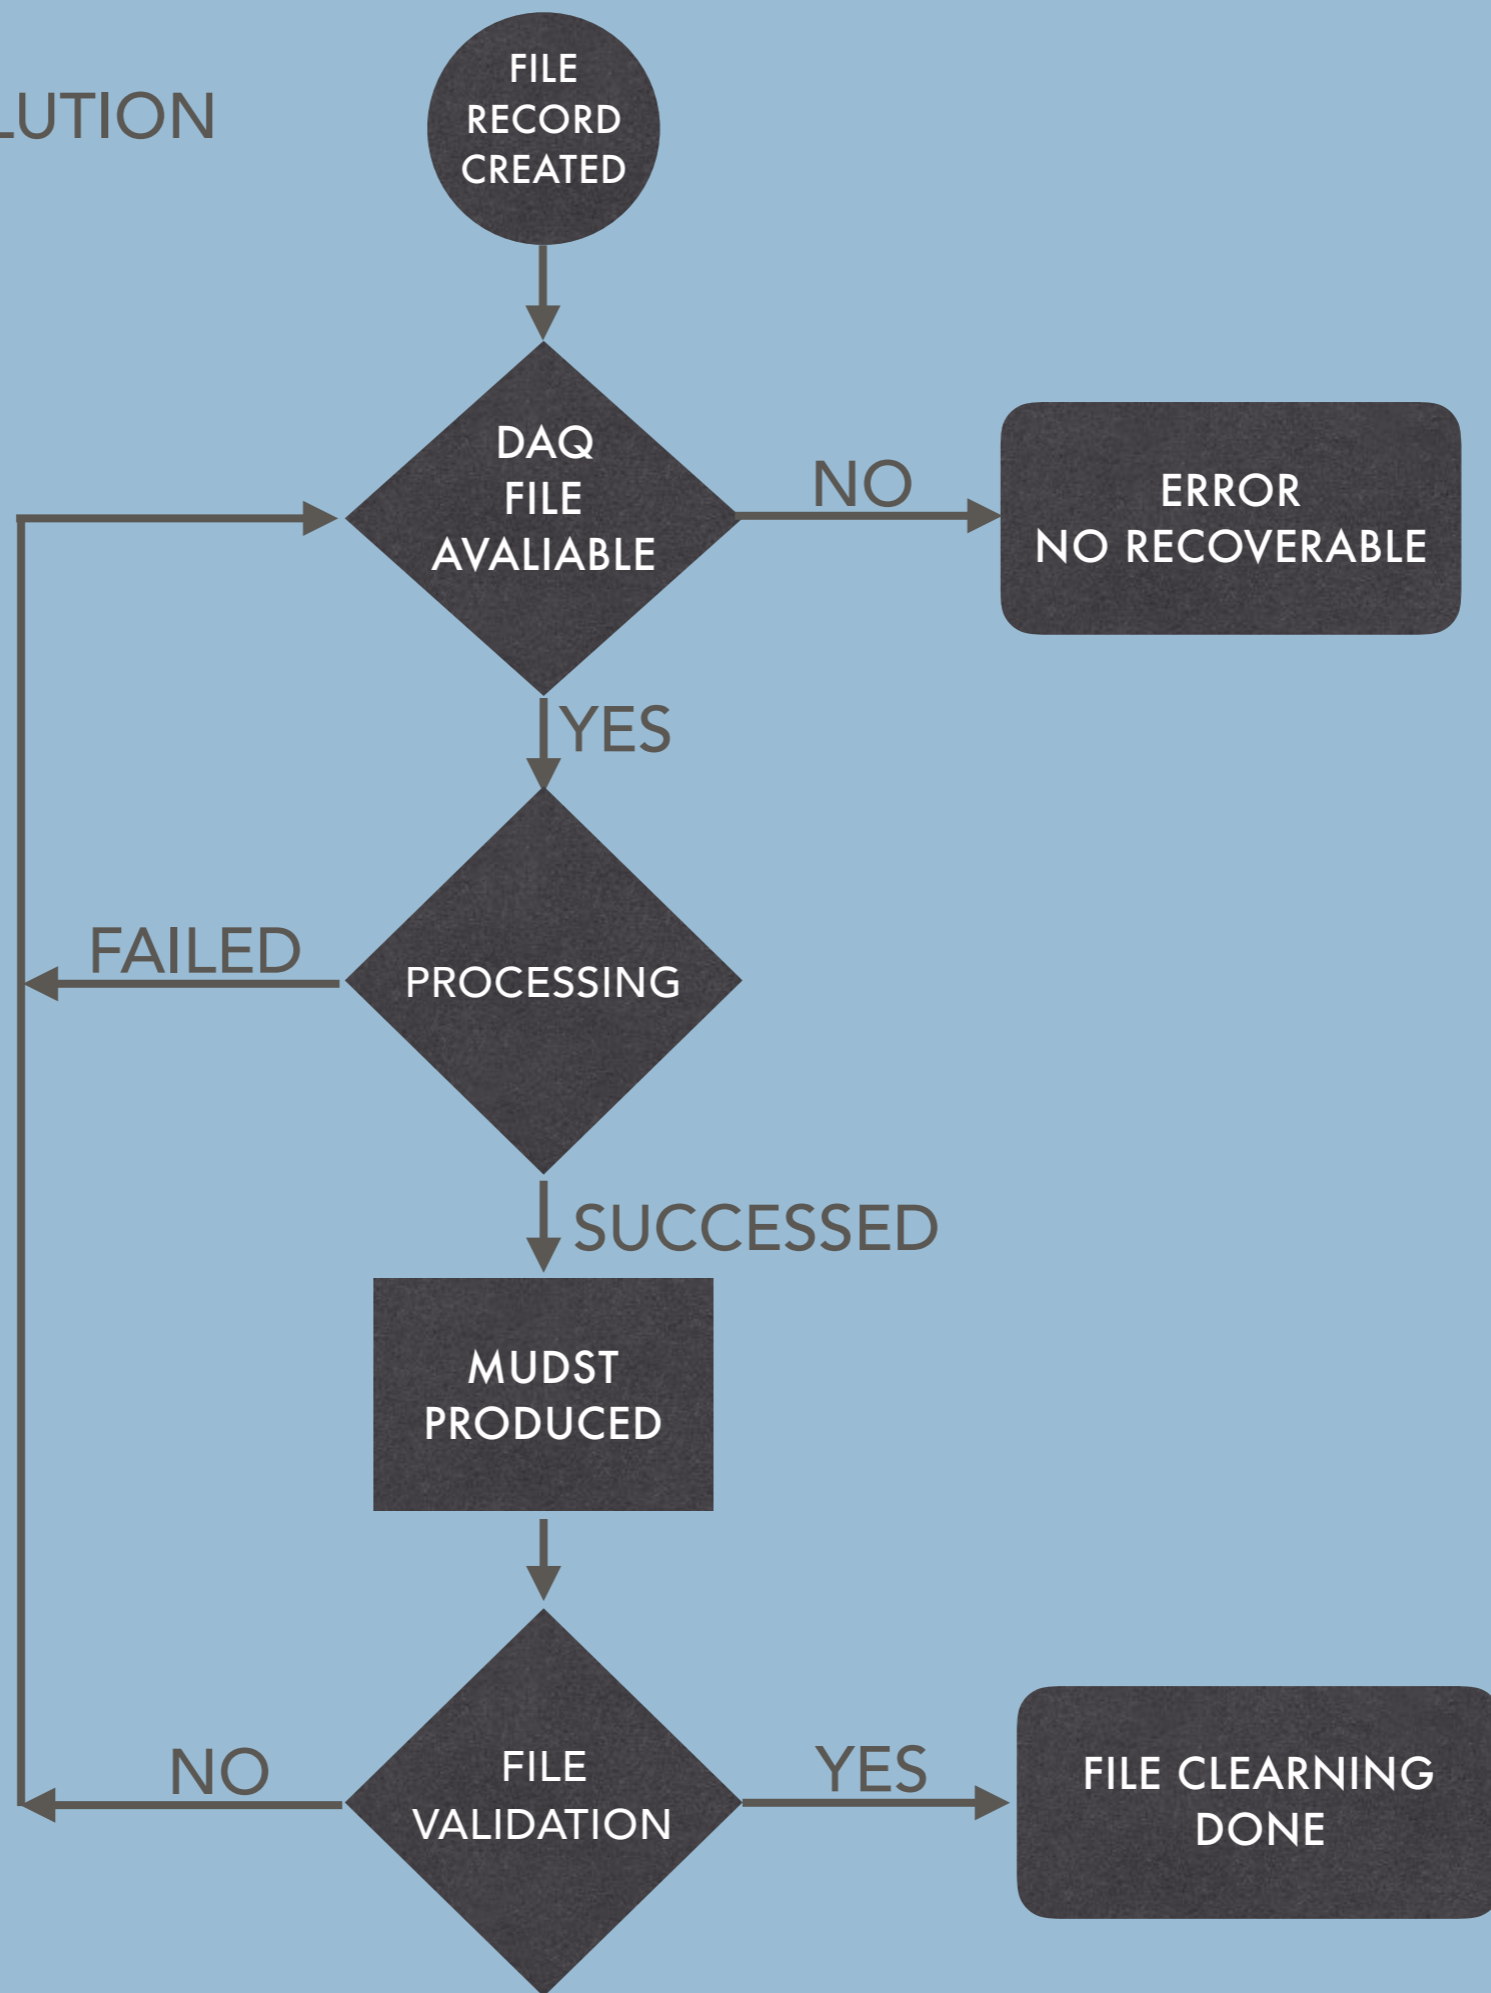

FILE DISCOVERY

INSERT NEW FILE

JOB GENERATION/
SUBMISSION

SUBMIT JOB

QUERY NEW FILE
INSERT NEW JOB

JOB MONITORING

QUERY JOB STATUS

UPDATE JOB STATUS

JOB VALIDATION

QUERY FINISHED JOB
UPDATE JOB STATUS

FILE CLEANING

QUERY VALIDATED JOB
UPDATE FILE STATUS

FILE & JOB
RECORDS
DATABASE

QUERY FILE &
JOB STATUS

?

- FILE STATUS EVOLUTION

- JOB STATUS EVOLUTION

- JOB MASTER: AIRFLOW

"Super CRON"

DAG	Filepath	Owner	Task by State	Links
example1	example_dags/example1.py	airflow	80 1 0	
example2	example_dags/example2.py	airflow	128 10 0	
example3	example_dags/example3.py	airflow	138 5 0	