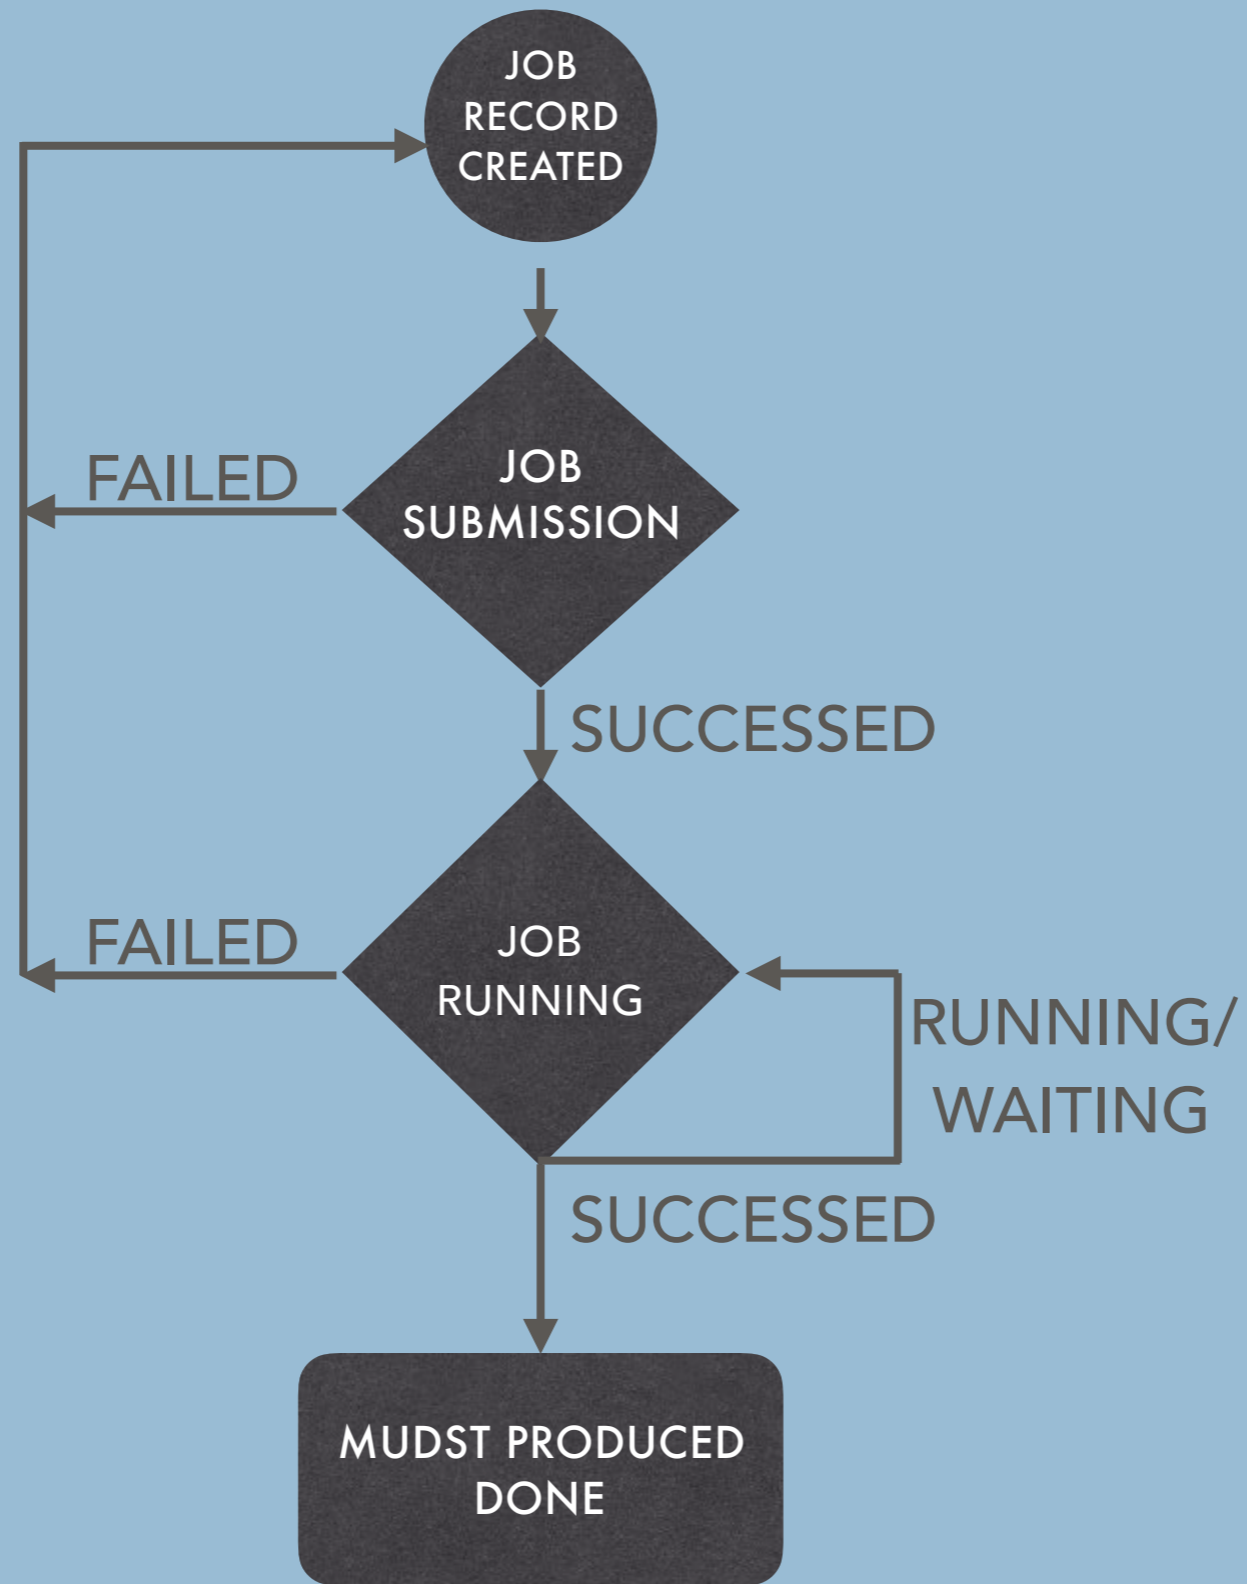

FILE DISCOVERY

INSERT NEW FILE

JOB GENERATION/
SUBMISSION

SUBMIT JOB

QUERY NEW FILE
INSERT NEW JOB

JOB MONITORING

QUERY JOB STATUS

UPDATE JOB STATUS

JOB VALIDATION

QUERY FINISHED JOB
UPDATE JOB STATUS

FILE CLEANING

QUERY VALIDATED JOB
UPDATE FILE STATUS

FILE & JOB
RECORDS
DATABASE

QUERY FILE &
JOB STATUS

?

- FILE STATUS EVOLUTION

- JOB STATUS EVOLUTION

- JOB MASTER: AIRFLOW

"Super CRON"

DAG	Filepath	Owner	Task by State	Links
example1	example_dags/example1.py	airflow	80 1 0	
example2	example_dags/example2.py	airflow	128 10 0	
example3	example_dags/example3.py	airflow	138 5 0	