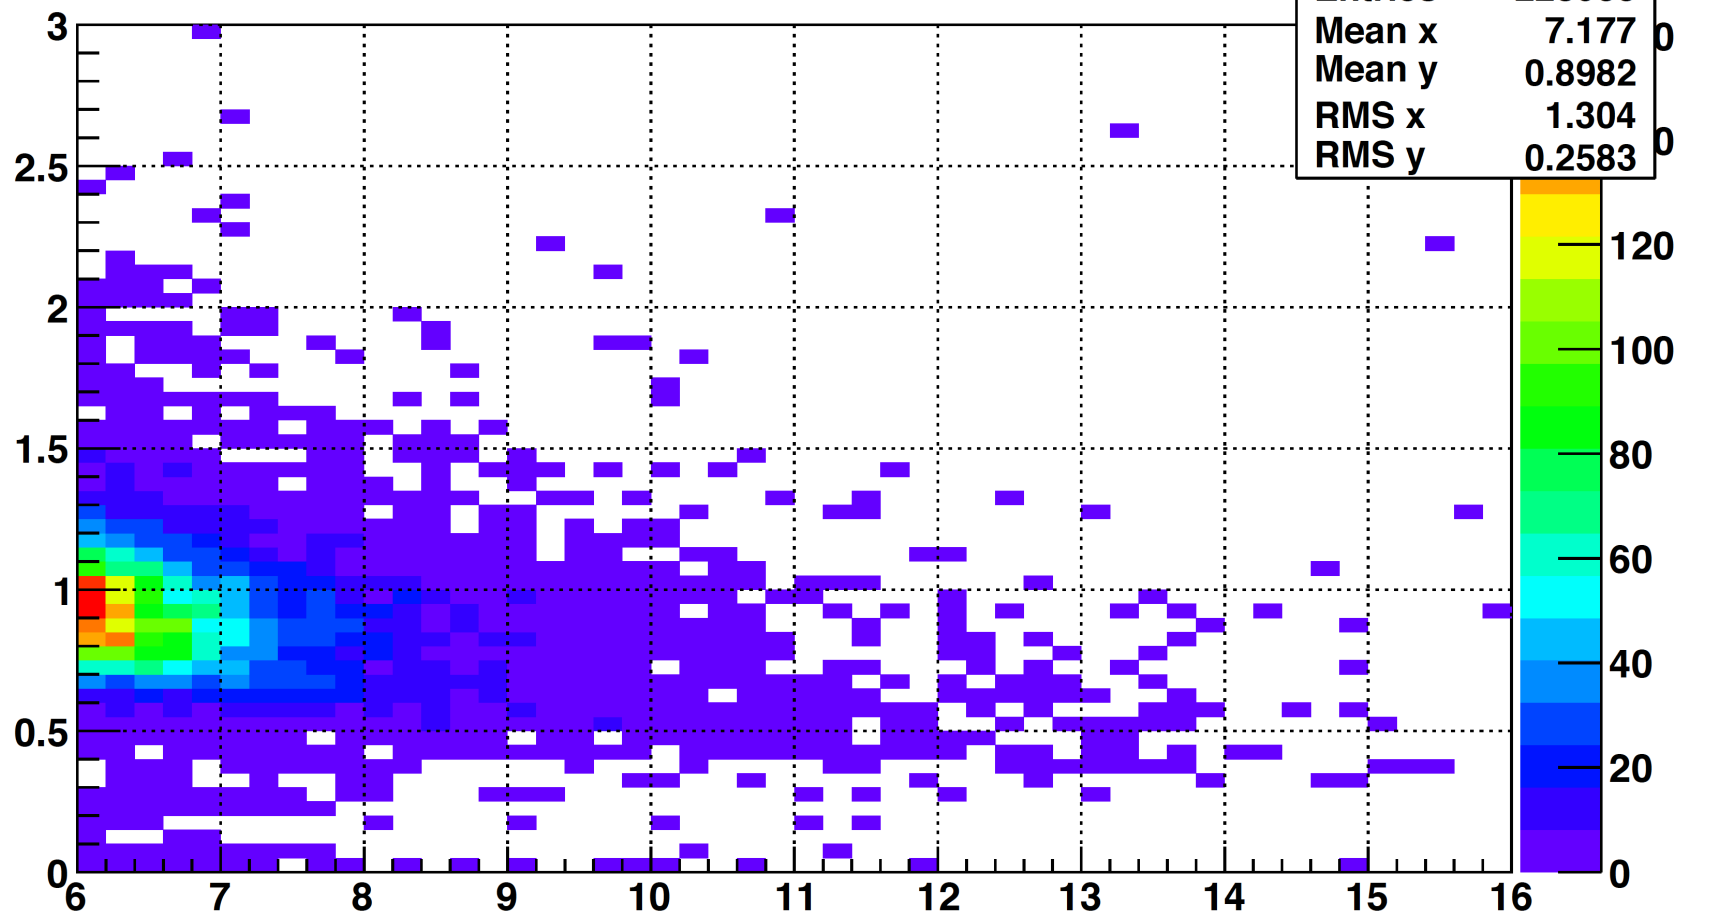

EoverPvsPt_pos_BHT1

Wed Jun 10 10:04:15 2015