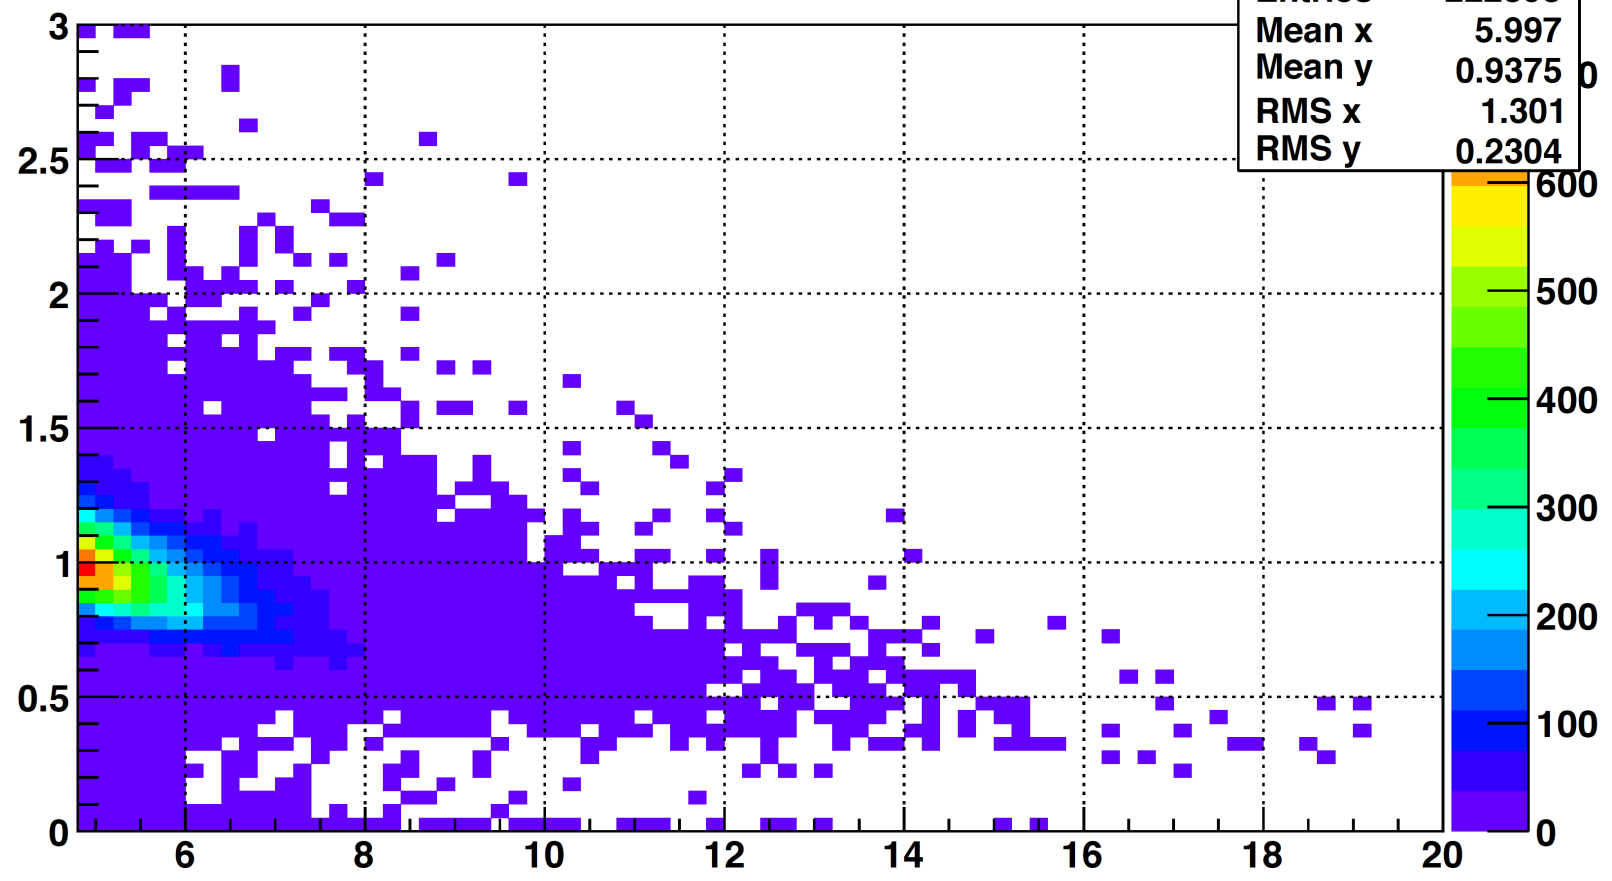

Momentum cuts (1.5,20) GeV

EoverPvsPt_ele_BHT1

BHT1_ele	
Entries	222898
Mean x	2.84
Mean y	1.019
RMS x	1.63100
RMS y	0.4316

Wed Jun 10 10:05:44 2015

EoverPvsPt_ele_BHT1

BHT1_ele	
Entries	222898
Mean x	5.997
Mean y	0.9375
RMS x	1.301
RMS y	0.2304

Wed Jun 10 10:06:33 2015

EoverPvsPt_ele_BHT1

BHT1_ele	
Entries	222898
Mean x	7.056
Mean y	0.8635
RMS x	1.422
RMS y	0.2384

Wed Jun 10 10:07:09 2015

Momentum cuts (1.5,20) GeV

EoverPvsPt_pos_BHT1

BHT1_pos	
Entries	228955
Mean x	2.792
Mean y	1.035
RMS x	1.523
RMS y	0.4514