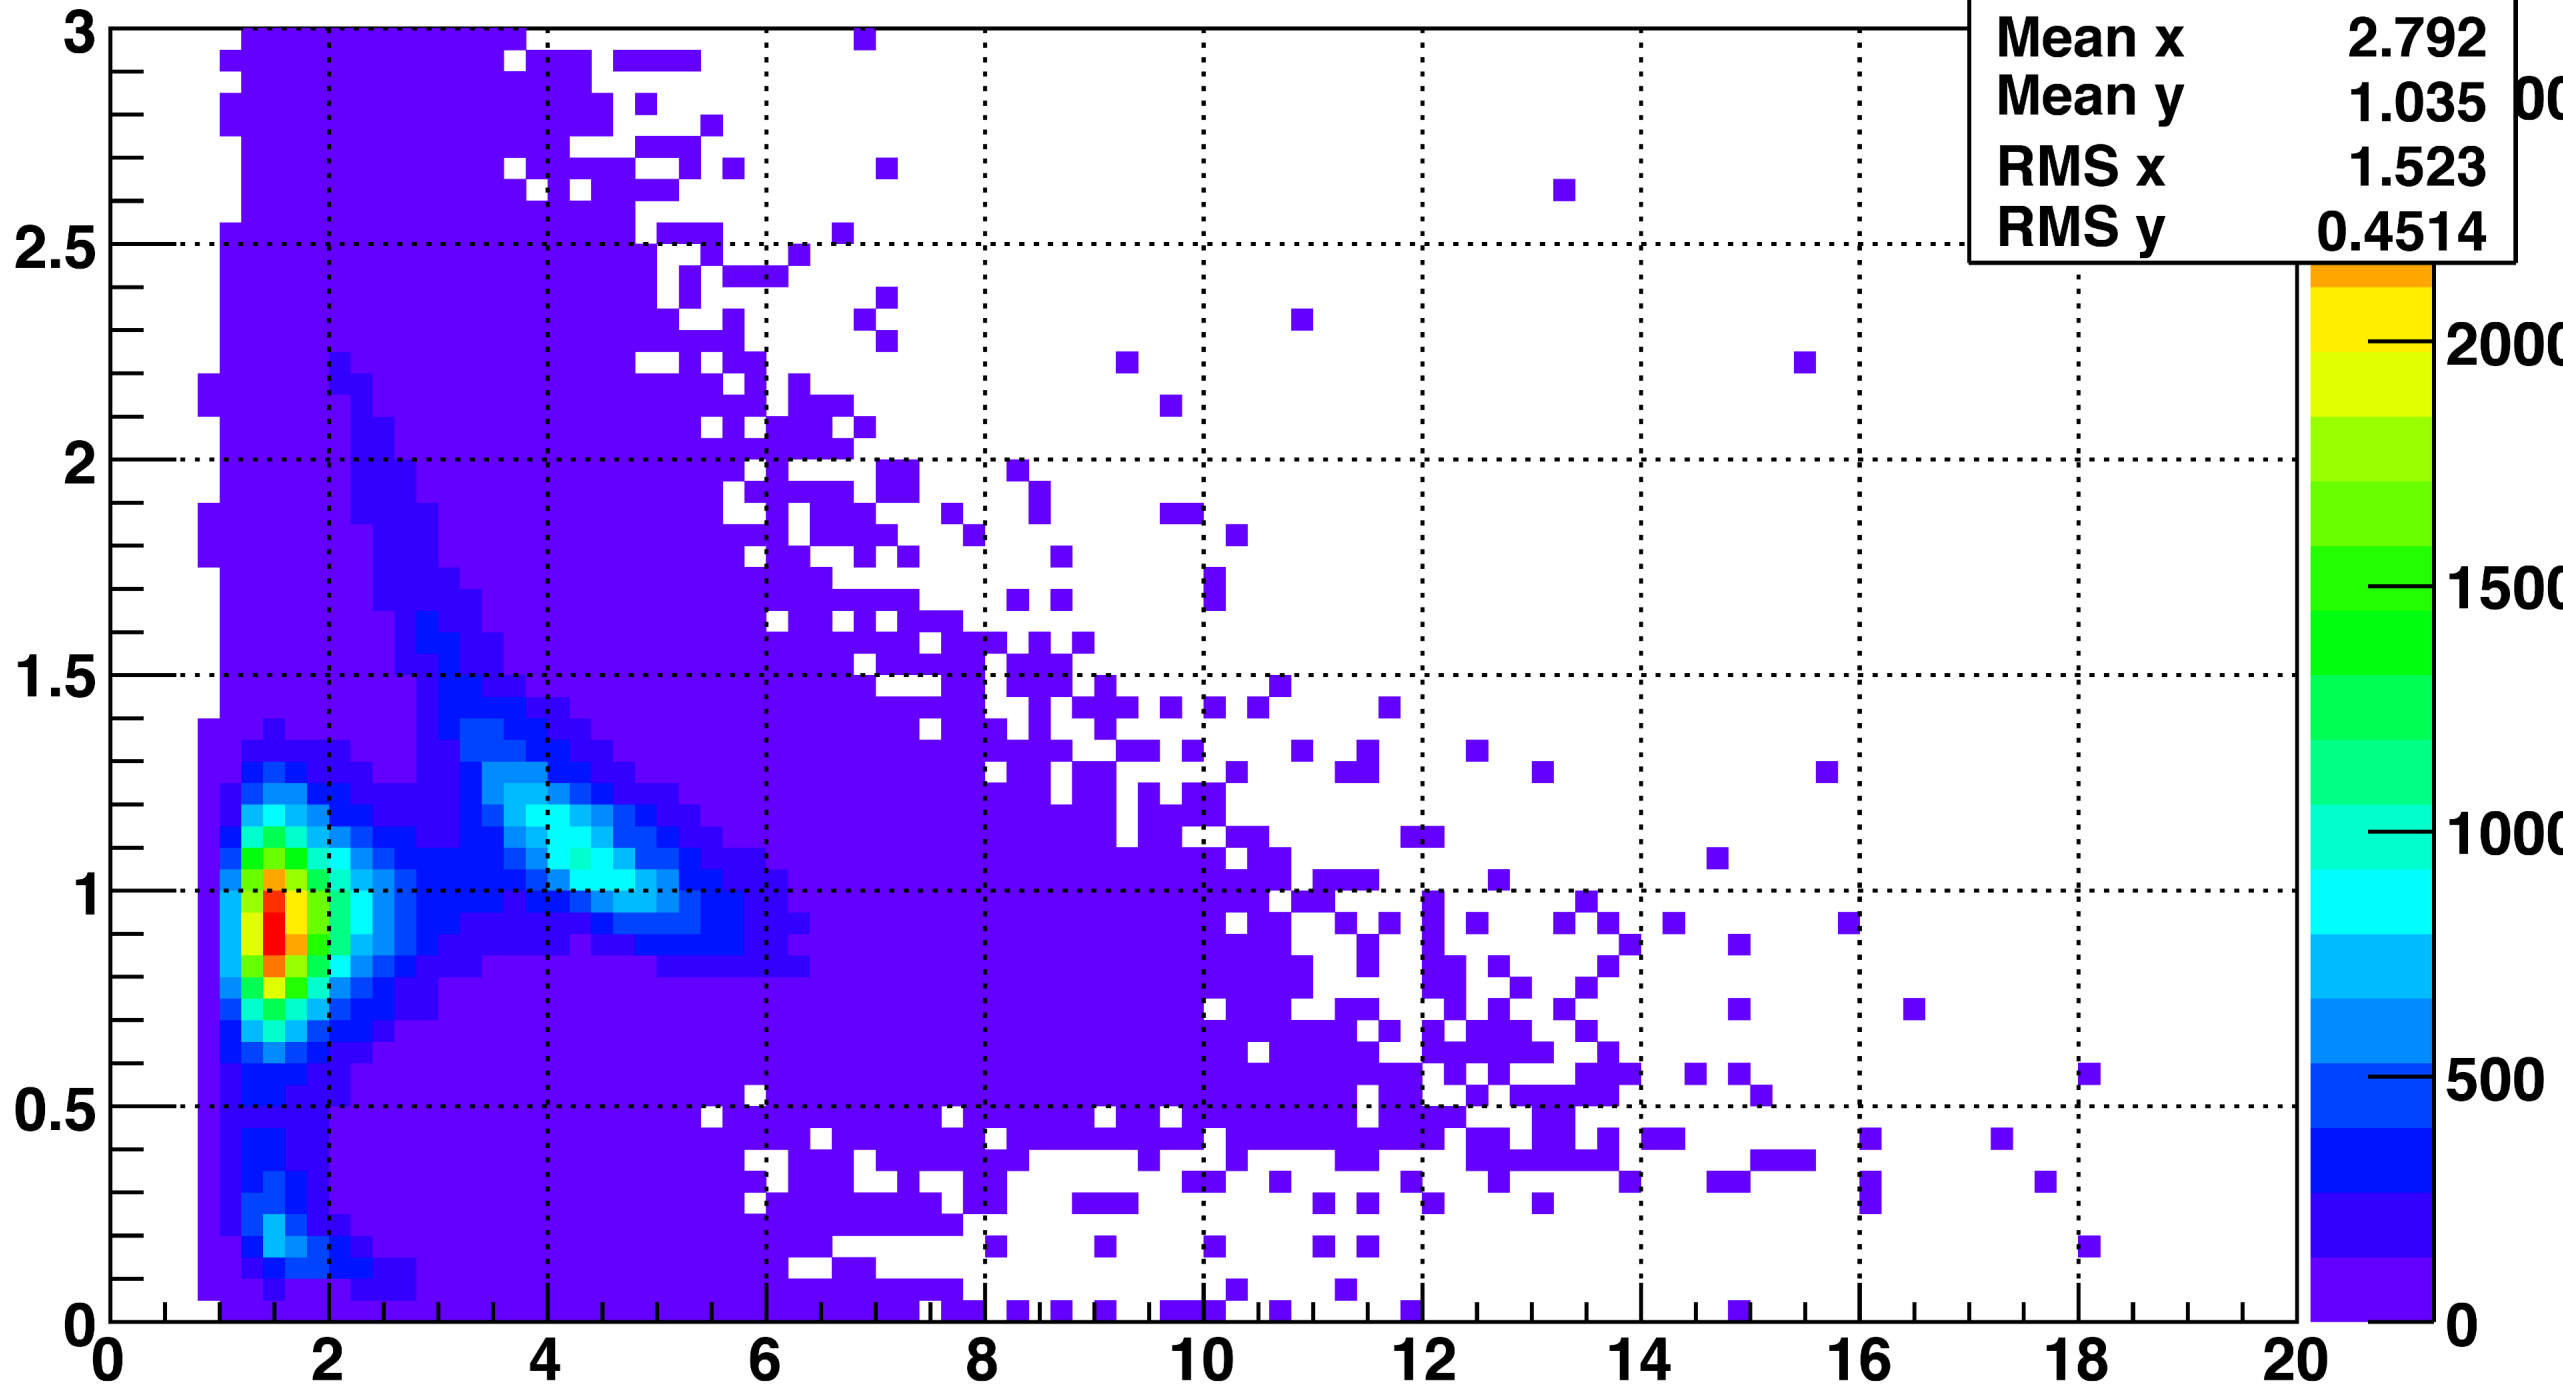

Momentum cuts (1.5,20) GeV

EoverPvsPt_ele_BHT1

BHT1_ele	
Entries	222898
Mean x	2.84
Mean y	1.019
RMS x	1.63100
RMS y	0.4316

Wed Jun 10 10:05:44 2015

EoverPvsPt_ele_BHT1

BHT1_ele	
Entries	222898
Mean x	5.997
Mean y	0.9375
RMS x	1.301
RMS y	0.2304

Wed Jun 10 10:06:33 2015

EoverPvsPt_ele_BHT1

BHT1_ele	
Entries	222898
Mean x	7.056
Mean y	0.8635
RMS x	1.422
RMS y	0.2384

Wed Jun 10 10:07:09 2015

Momentum cuts (1.5,20) GeV

EoverPvsPt_pos_BHT1

BHT1_pos	
Entries	228955
Mean x	2.792
Mean y	1.035
RMS x	1.523
RMS y	0.4514