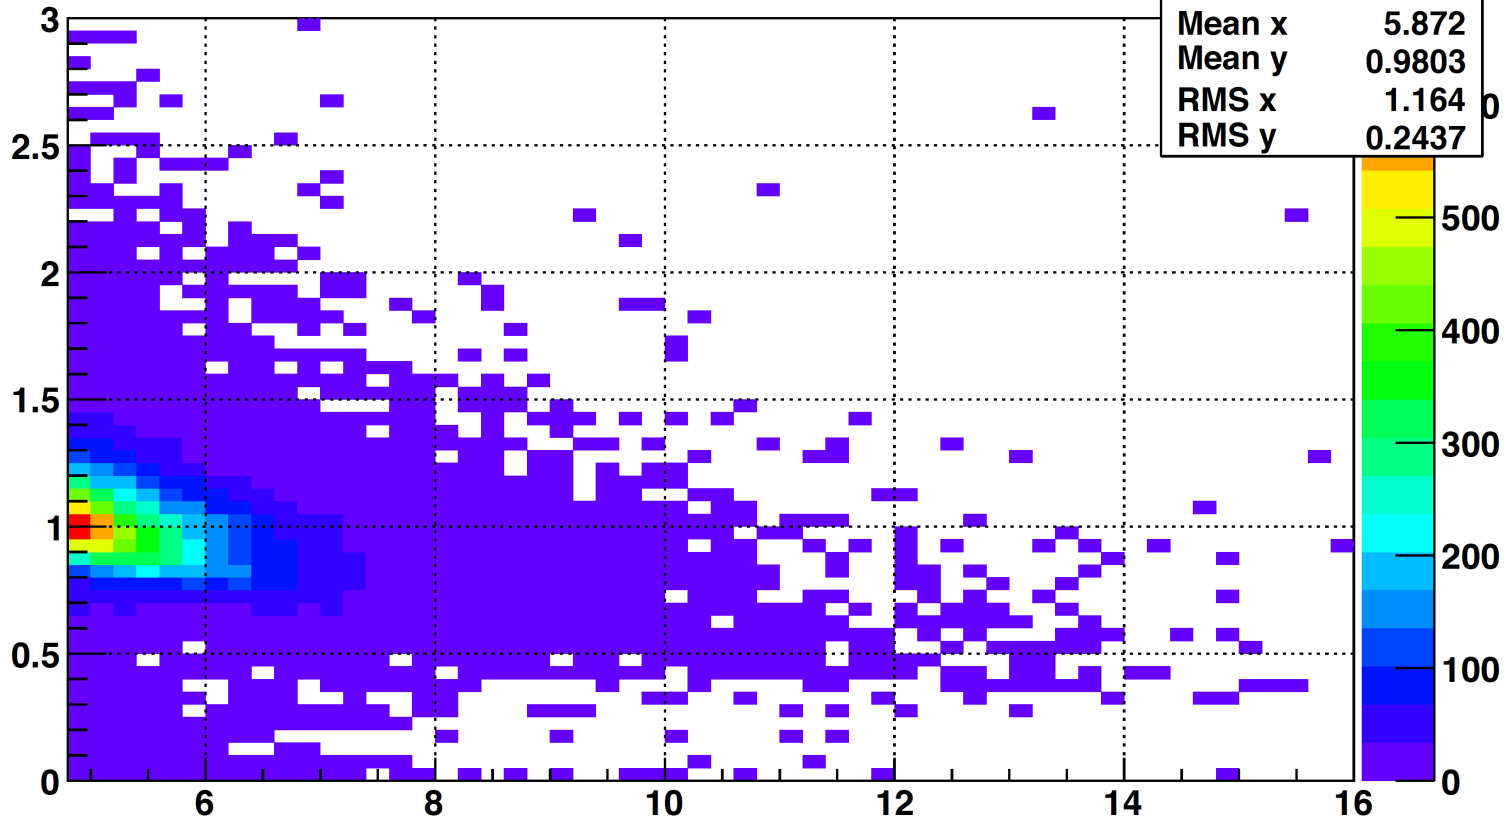

EoverPvsPt_pos_BHT1

Wed Jun 10 10:03:26 2015