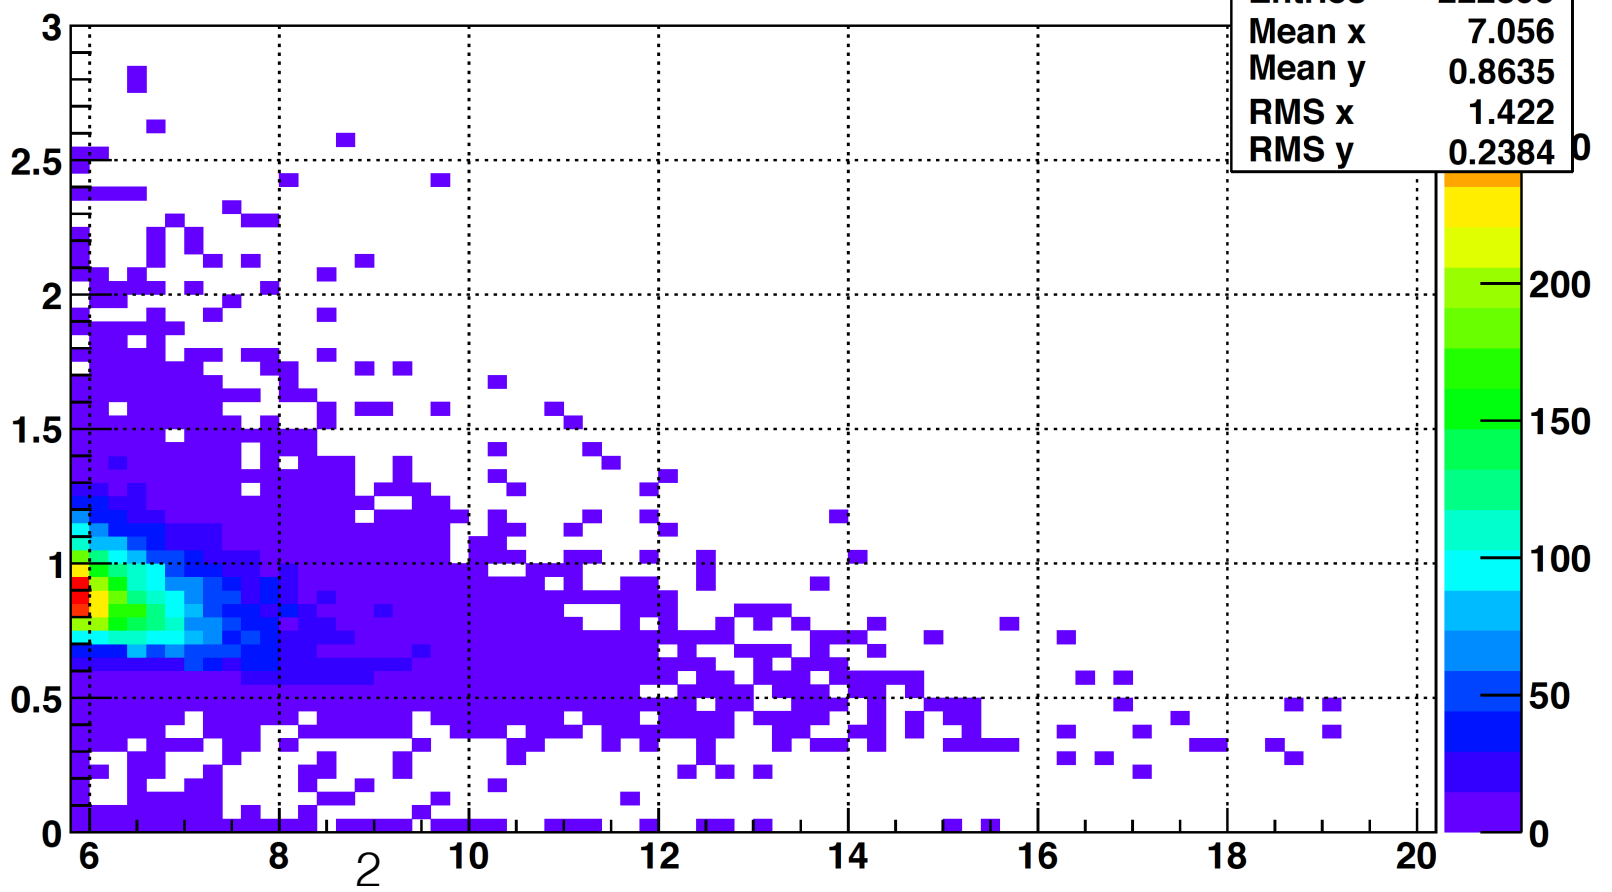

Momentum cuts (1.5,20) GeV

EoverPvsPt_ele_BHT1

BHT1_ele	
Entries	222898
Mean x	2.84
Mean y	1.019
RMS x	1.63100
RMS y	0.4316

Wed Jun 10 10:05:44 2015

EoverPvsPt_ele_BHT1

BHT1_ele	
Entries	222898
Mean x	5.997
Mean y	0.9375
RMS x	1.301
RMS y	0.2304

Wed Jun 10 10:06:33 2015

EoverPvsPt_ele_BHT1

BHT1_ele	
Entries	222898
Mean x	7.056
Mean y	0.8635
RMS x	1.422
RMS y	0.2384

Wed Jun 10 10:07:09 2015

Momentum cuts (1.5,20) GeV

EoverPvsPt_pos_BHT1

BHT1_pos	
Entries	228955
Mean x	2.792
Mean y	1.035
RMS x	1.523
RMS y	0.4514