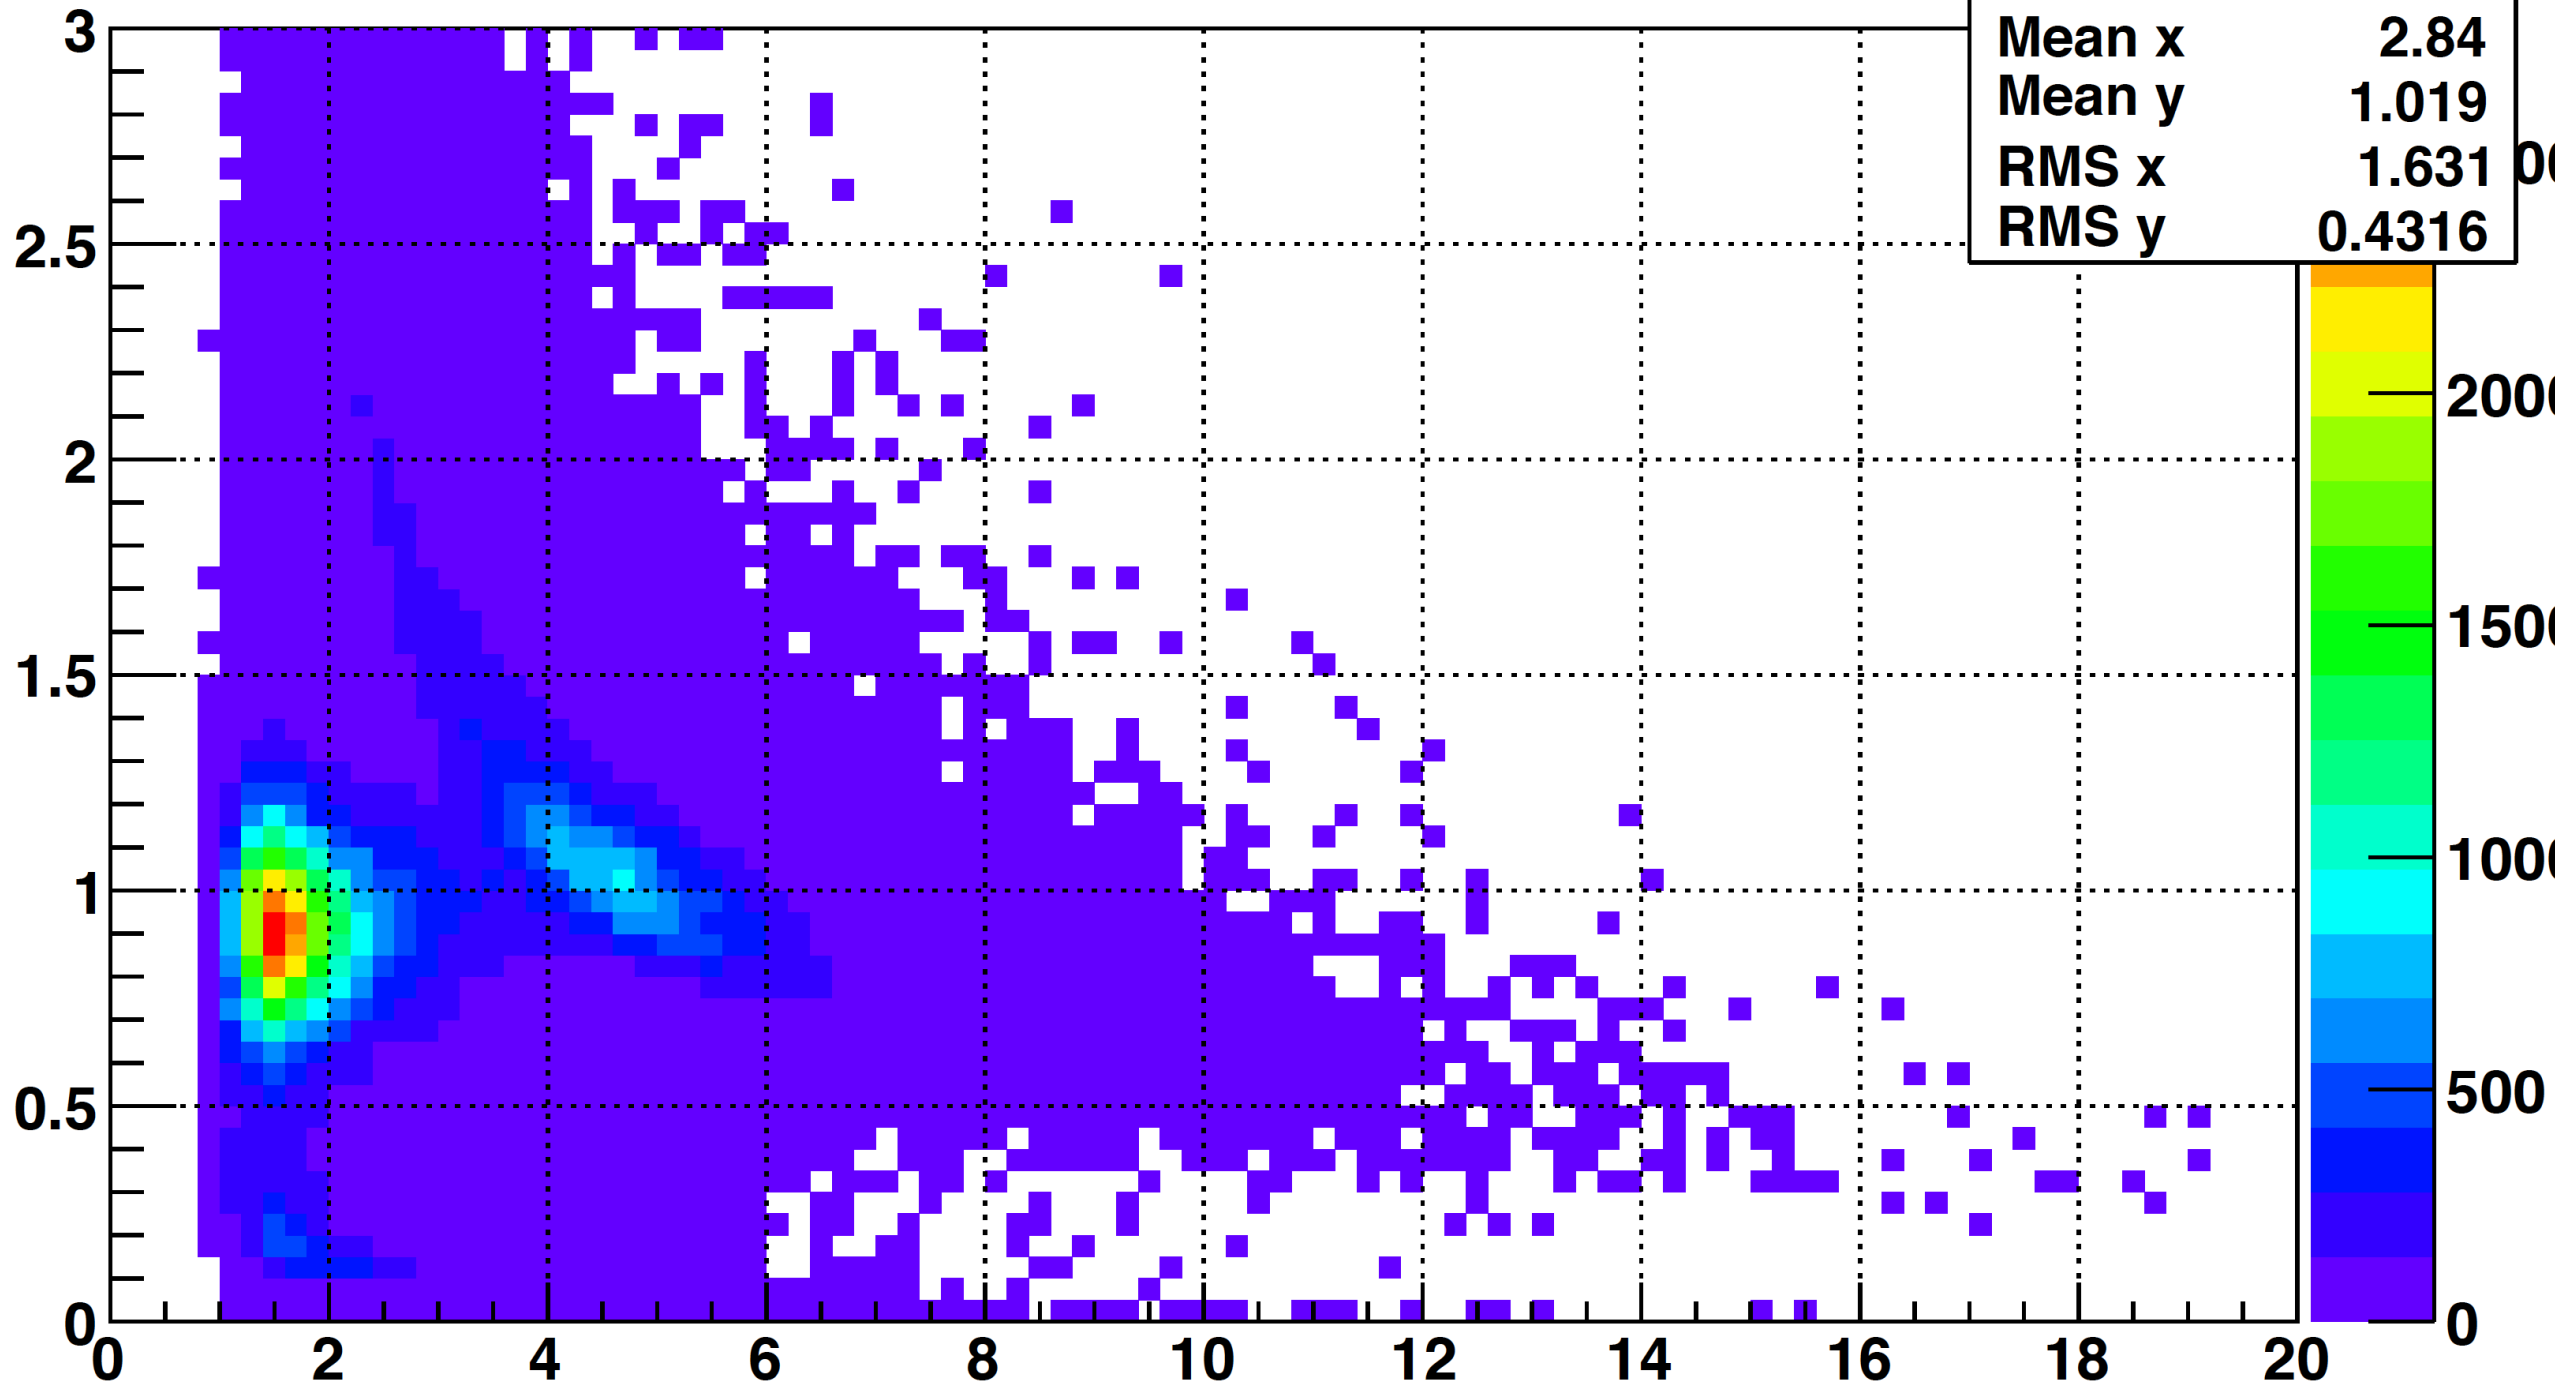

Momentum cuts (1.5,20) GeV

EoverPvsPt_ele_BHT1

BHT1_ele	
Entries	222898
Mean x	2.84
Mean y	1.019
RMS x	1.63100
RMS y	0.4316

Wed Jun 10 10:05:44 2015

EoverPvsPt_ele_BHT1

BHT1_ele	
Entries	222898
Mean x	5.997
Mean y	0.9375
RMS x	1.301
RMS y	0.2304

Wed Jun 10 10:06:33 2015

EoverPvsPt_ele_BHT1

BHT1_ele	
Entries	222898
Mean x	7.056
Mean y	0.8635
RMS x	1.422
RMS y	0.2384

Wed Jun 10 10:07:09 2015

Momentum cuts (1.5,20) GeV

EoverPvsPt_pos_BHT1

BHT1_pos	
Entries	228955
Mean x	2.792
Mean y	1.035
RMS x	1.523
RMS y	0.4514