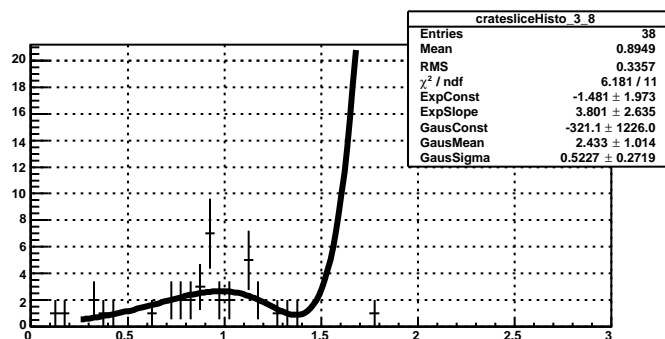

ringHisto_33

Absolute Gains

χ^2/dof