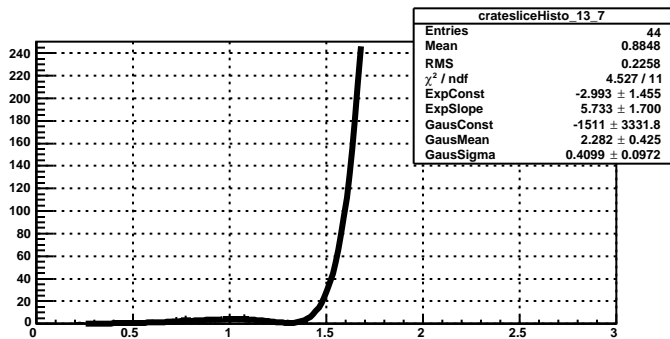

ringHisto_33

Absolute Gains

χ^2/dof