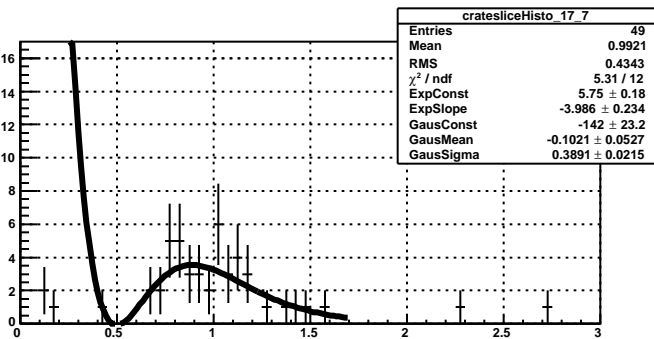

ringHisto_33

Absolute Gains

χ^2/dof