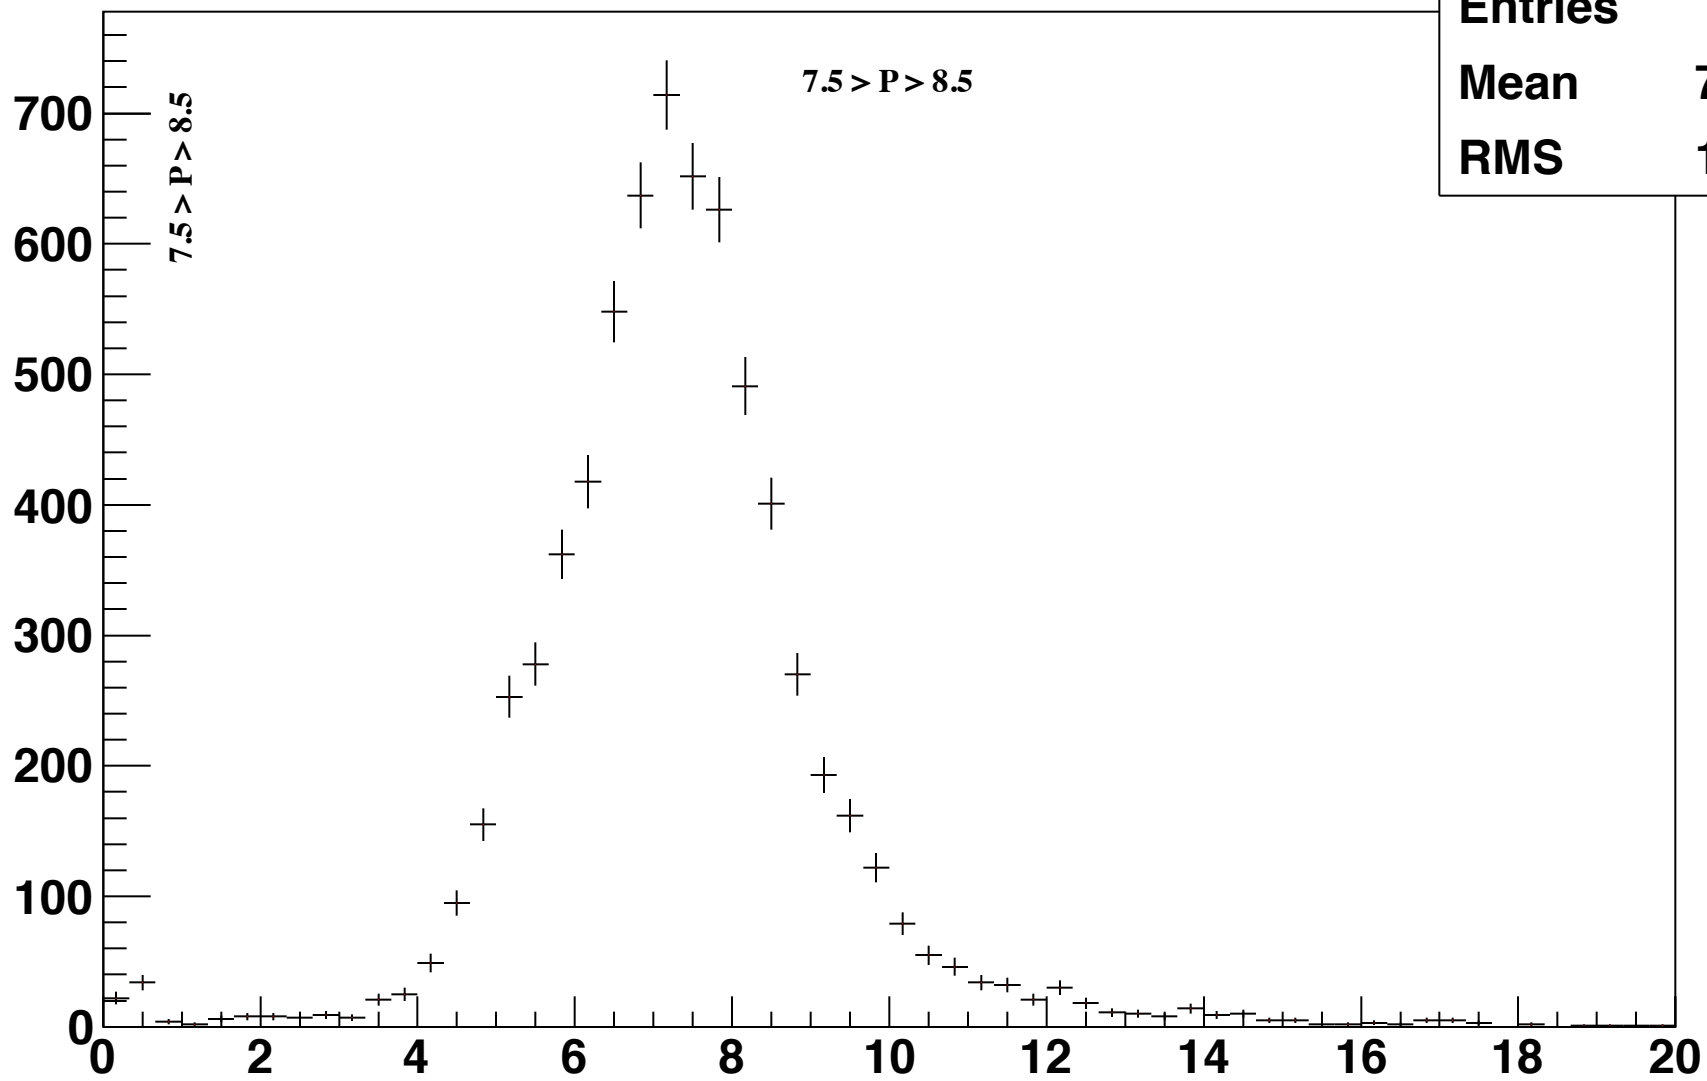

1.5 > P > 2.5

EoverP_BHT1en0	
Entries	214431
Mean	1.875
RMS	1.209

2.5 > P > 3.5

EoverP_BHT1en1	
Entries	79354
Mean	3.521
RMS	1.941

EoverP_BHT1en5	
Entries	15349
Mean	6.776
RMS	1.609

EoverP_BHT1en6	
Entries	7001
Mean	7.333
RMS	1.892

EoverP_BHT1en7	
Entries	3268
Mean	7.923
RMS	2.186

EoverP_BHT1en16	
Entries	27
Mean	9.047
RMS	2.839