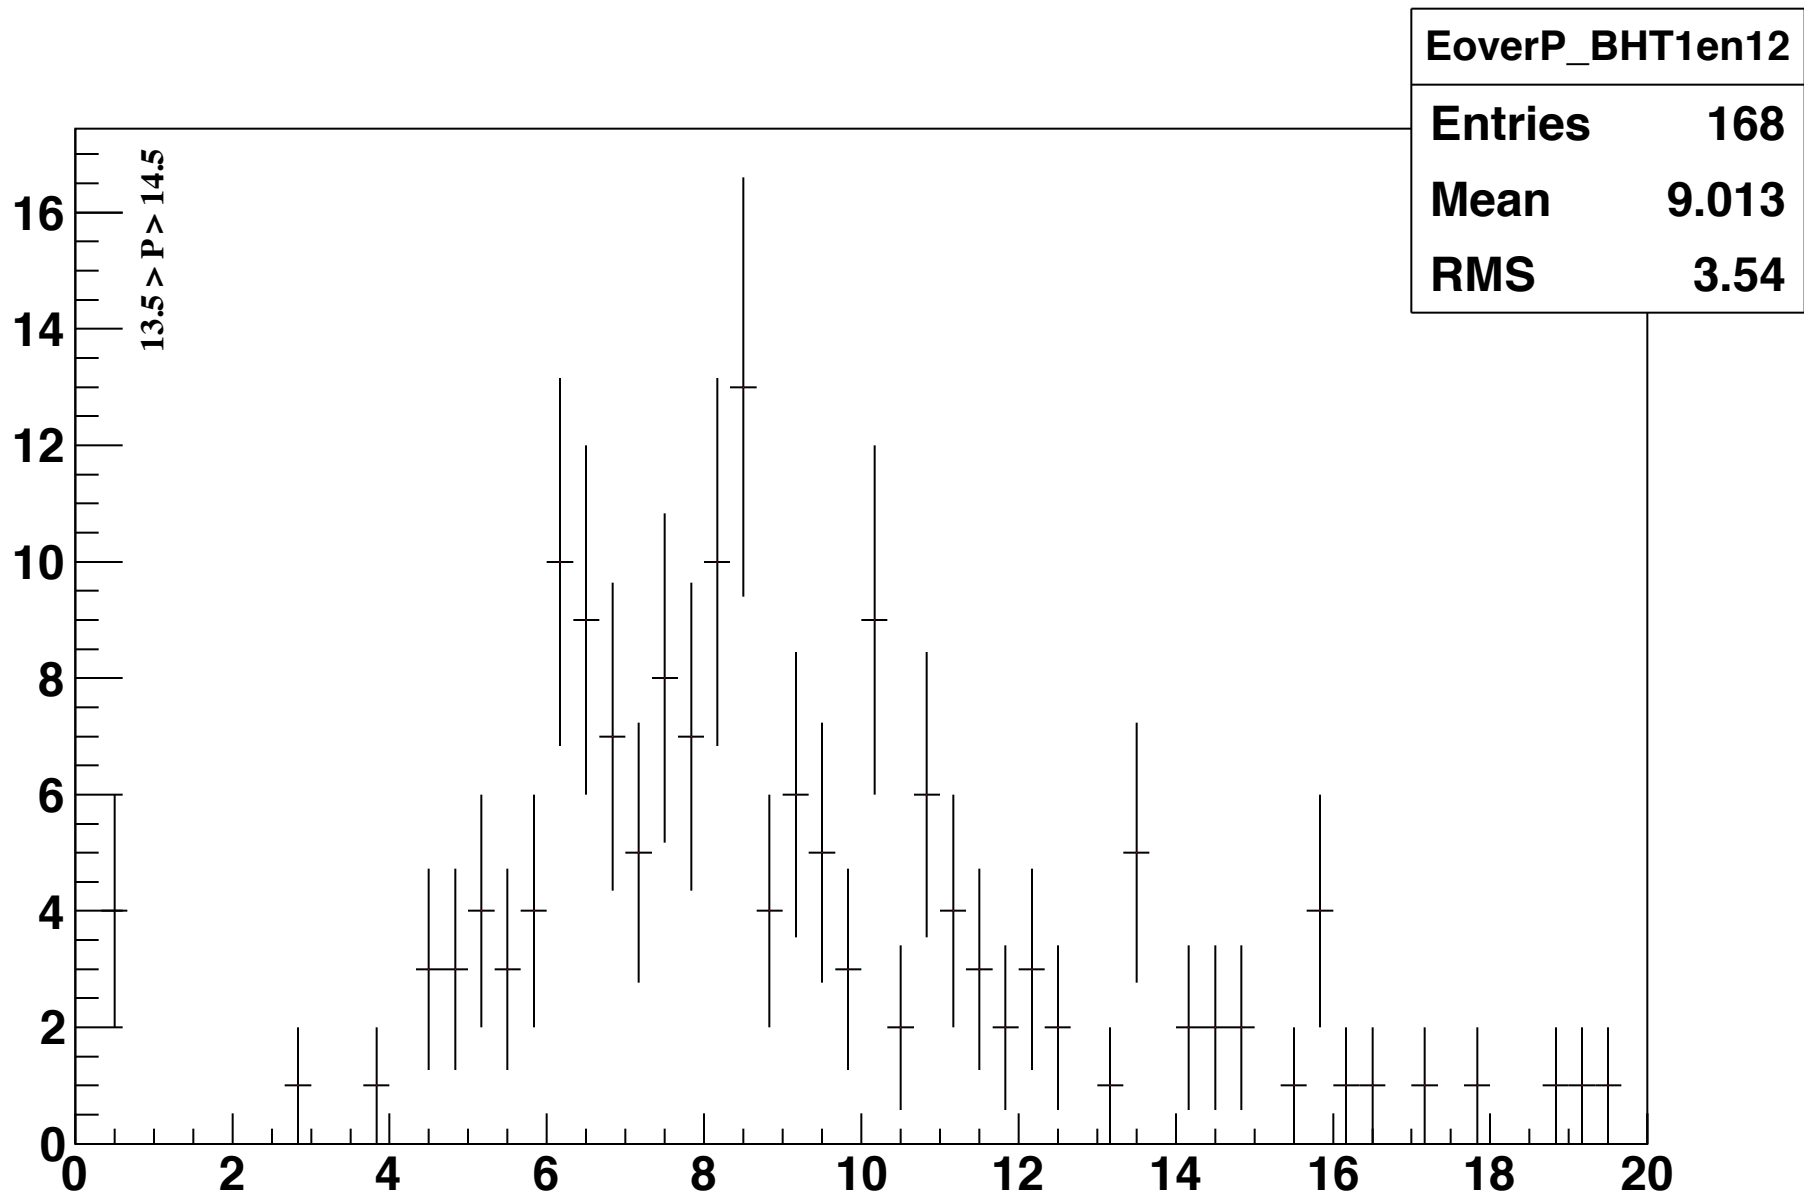

1.5 > P > 2.5

EoverP_BHT1en0	
Entries	214431
Mean	1.875
RMS	1.209

2.5 > P > 3.5

EoverP_BHT1en1	
Entries	79354
Mean	3.521
RMS	1.941

EoverP_BHT1en5	
Entries	15349
Mean	6.776
RMS	1.609

EoverP_BHT1en6	
Entries	7001
Mean	7.333
RMS	1.892

EoverP_BHT1en7	
Entries	3268
Mean	7.923
RMS	2.186

EoverP_BHT1en16	
Entries	27
Mean	9.047
RMS	2.839