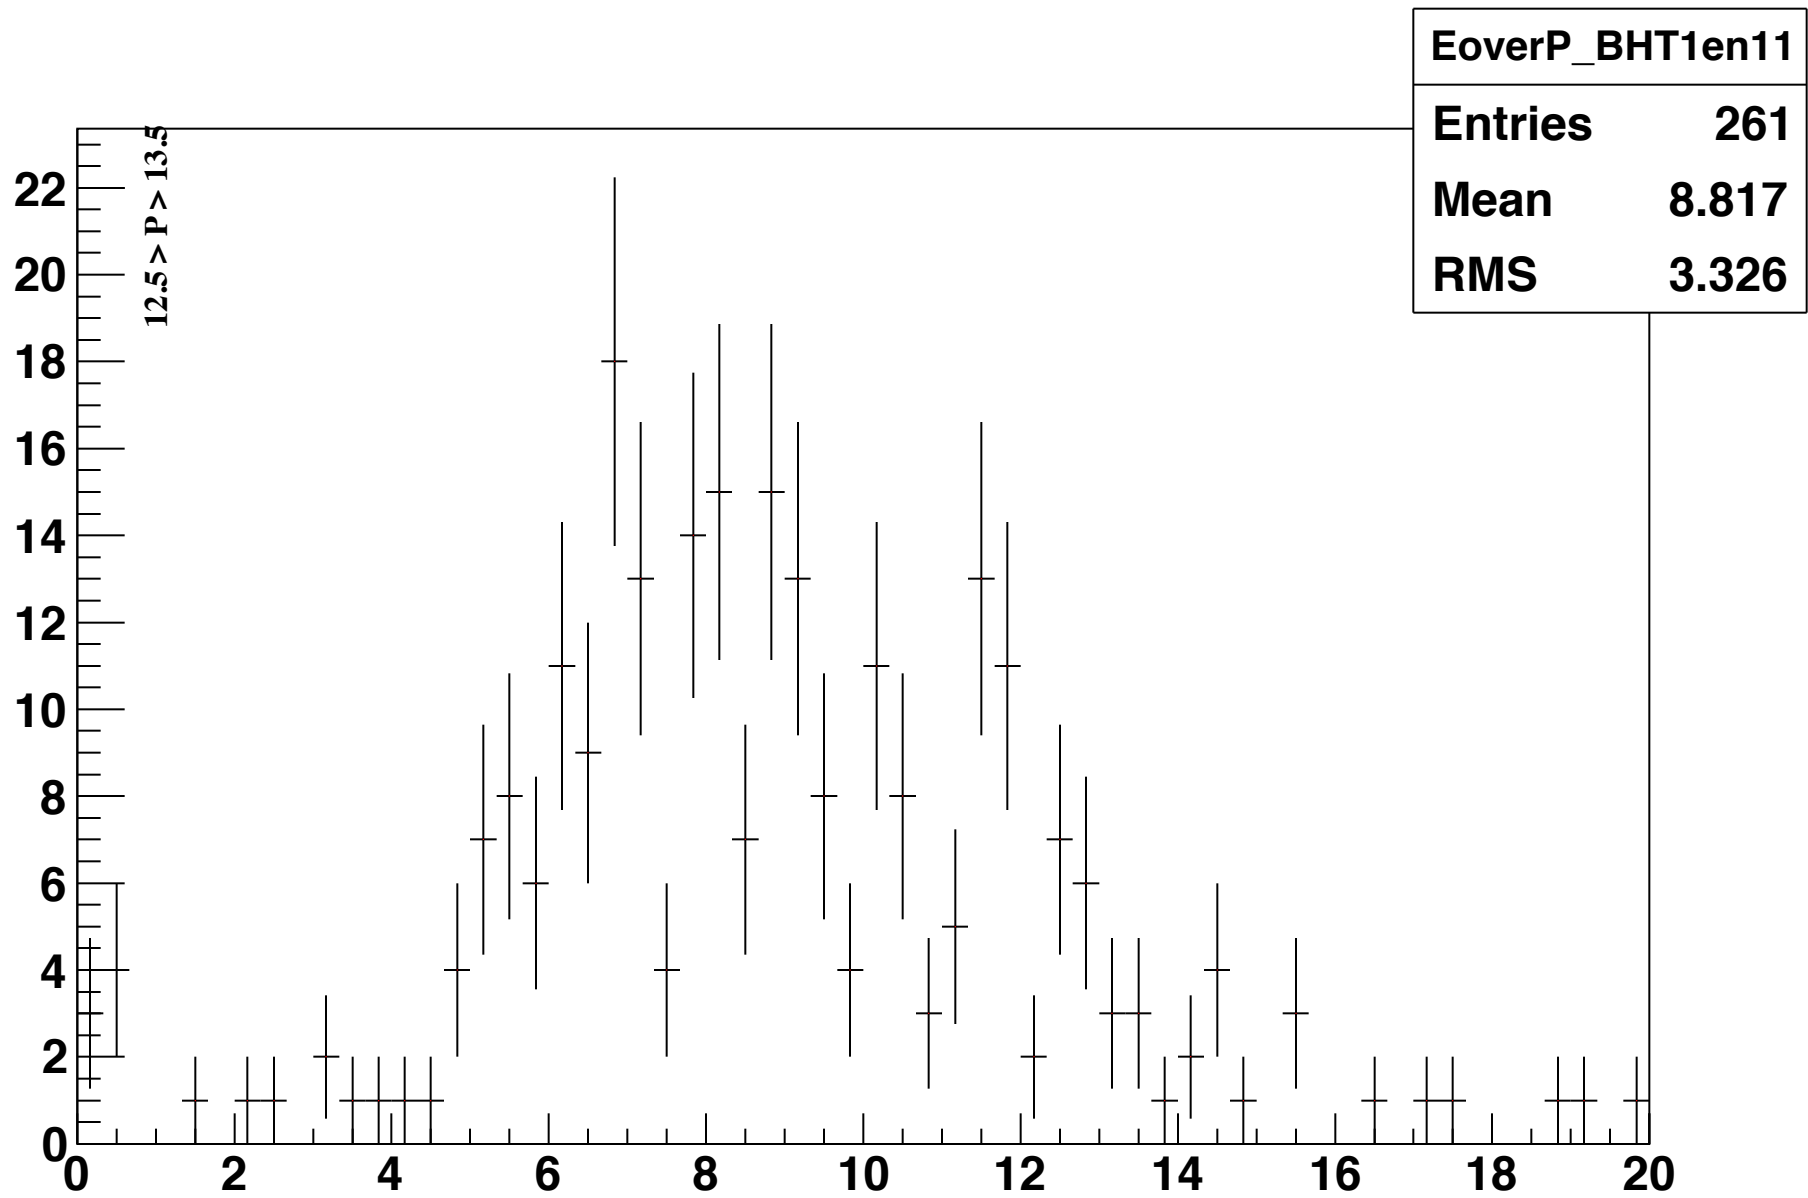

1.5 > P > 2.5

EoverP_BHT1en0	
Entries	214431
Mean	1.875
RMS	1.209

2.5 > P > 3.5

EoverP_BHT1en1	
Entries	79354
Mean	3.521
RMS	1.941

EoverP_BHT1en5	
Entries	15349
Mean	6.776
RMS	1.609

EoverP_BHT1en6	
Entries	7001
Mean	7.333
RMS	1.892

EoverP_BHT1en7	
Entries	3268
Mean	7.923
RMS	2.186

EoverP_BHT1en16	
Entries	27
Mean	9.047
RMS	2.839