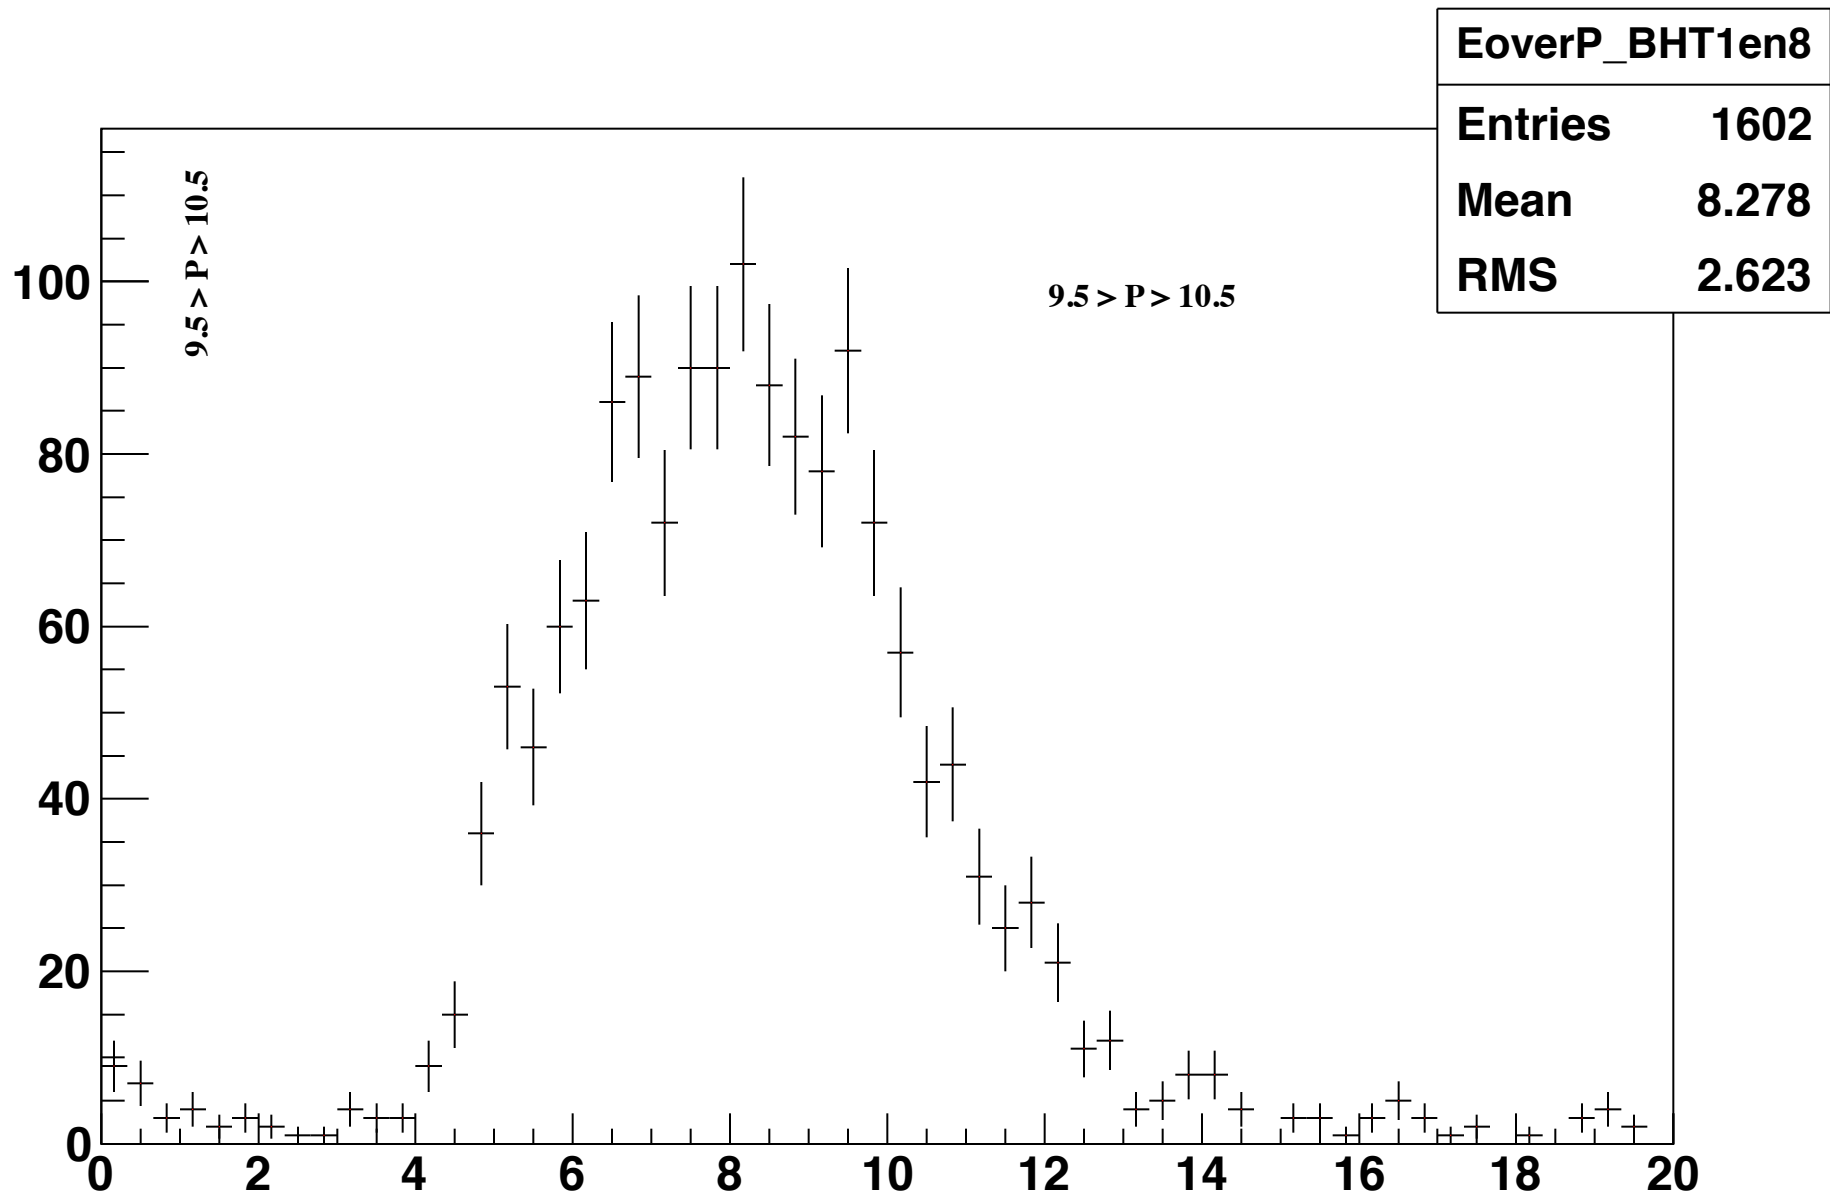

1.5 > P > 2.5

EoverP_BHT1en0	
Entries	214431
Mean	1.875
RMS	1.209

2.5 > P > 3.5

EoverP_BHT1en1	
Entries	79354
Mean	3.521
RMS	1.941

EoverP_BHT1en5	
Entries	15349
Mean	6.776
RMS	1.609

EoverP_BHT1en6	
Entries	7001
Mean	7.333
RMS	1.892

EoverP_BHT1en7	
Entries	3268
Mean	7.923
RMS	2.186

EoverP_BHT1en16	
Entries	27
Mean	9.047
RMS	2.839