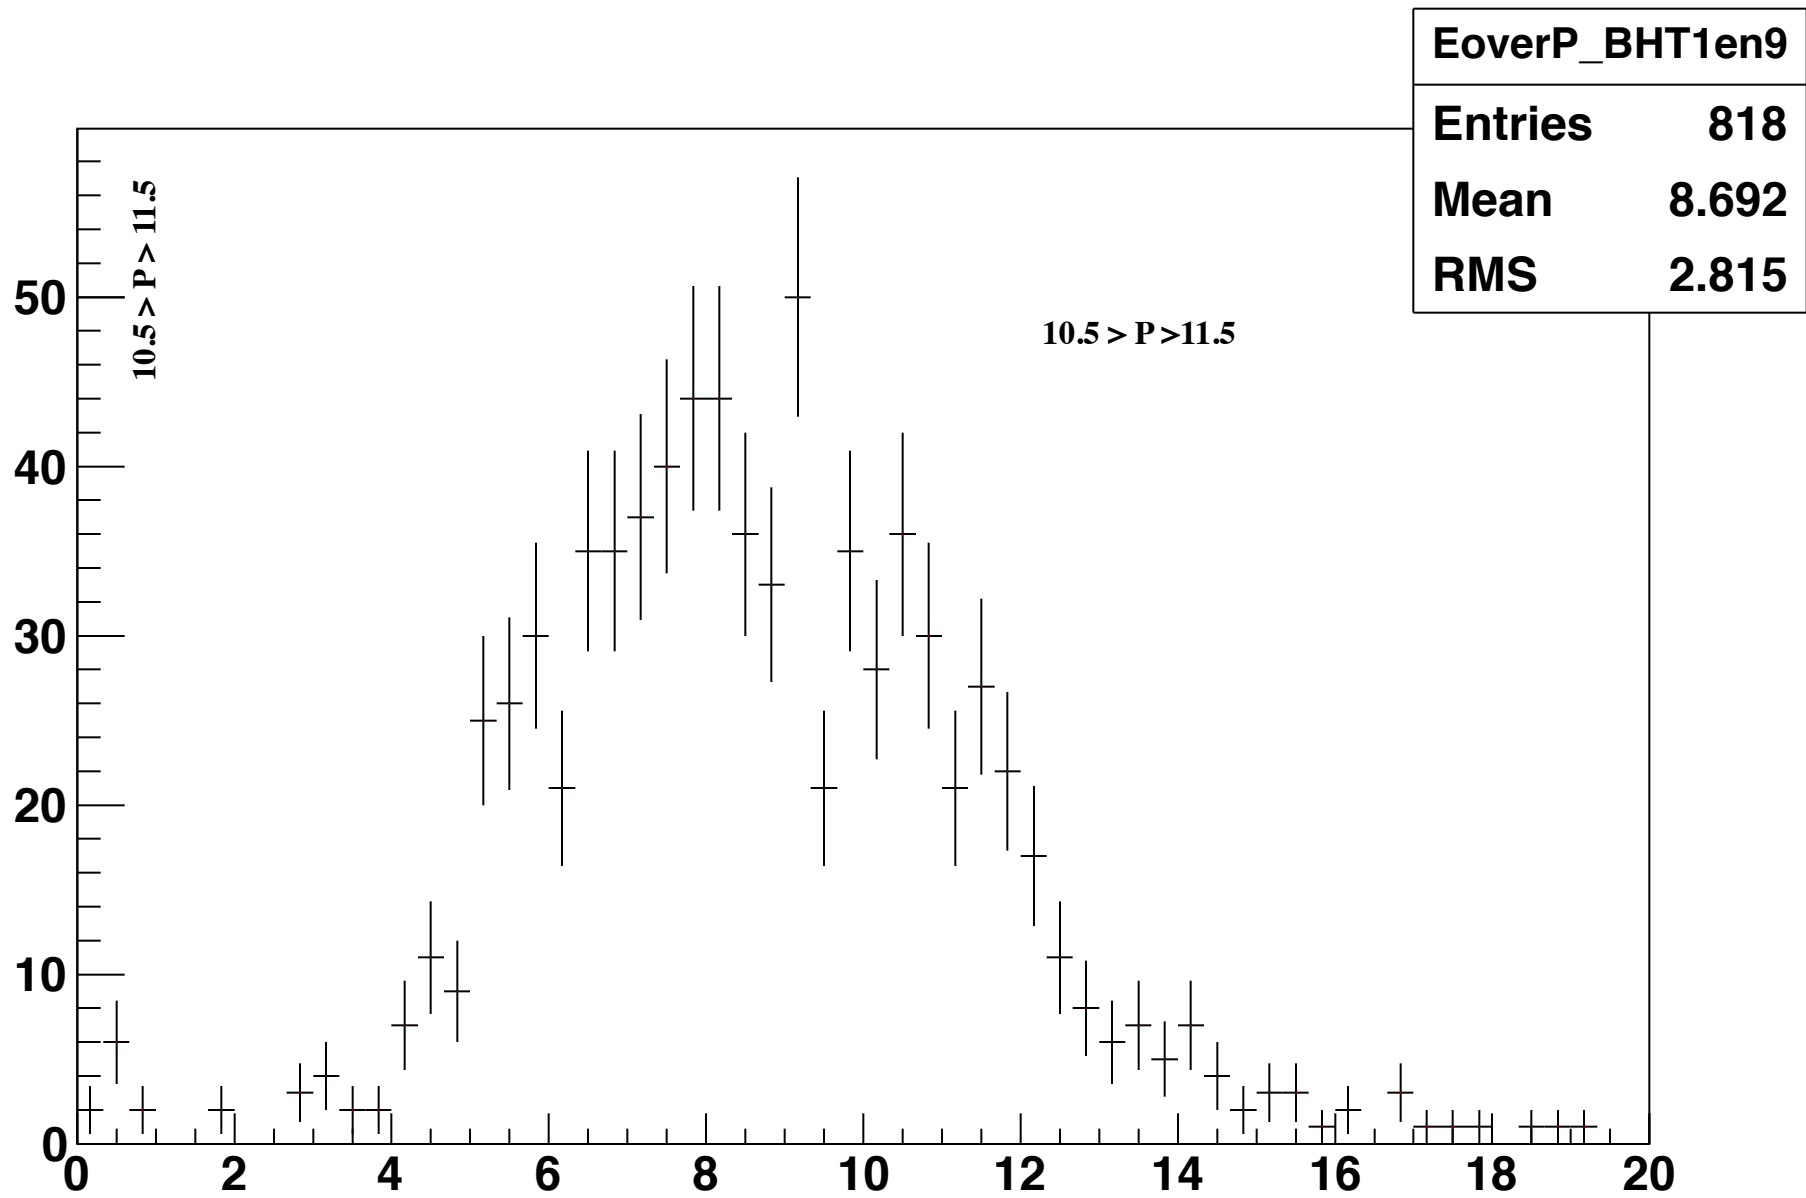

1.5 > P > 2.5

EoverP_BHT1en0	
Entries	214431
Mean	1.875
RMS	1.209

2.5 > P > 3.5

EoverP_BHT1en1	
Entries	79354
Mean	3.521
RMS	1.941

EoverP_BHT1en5	
Entries	15349
Mean	6.776
RMS	1.609

EoverP_BHT1en6	
Entries	7001
Mean	7.333
RMS	1.892

EoverP_BHT1en7	
Entries	3268
Mean	7.923
RMS	2.186

EoverP_BHT1en16	
Entries	27
Mean	9.047
RMS	2.839